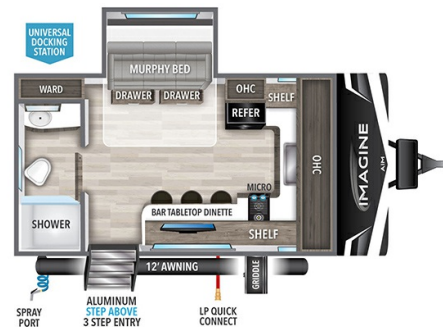

MSRP \$51,980.00

\$161 Bi-Weekly

\$0 down @ 7.99% APR for 60/240 months

(\$15,766 C.O.B.) O.A.C.

Woody's Price \$39,888.00

SPECIFICATIONS

Year	2024
Manufacturer	GRAND DESIGN
Brand	IMAGINE AIM
Model	14MS
Type	Travel Trailer
Status	New
Stock #	49200
Financing Available	✓
Warranty Available	Manufacturer
Suspension	N/A
Leveling	N/A
Exterior Length	17.9 ft.
Dry Weight	3826 lbs.
Sleeping Capacity	2 person(s)
Interior Colour	HEARTHSTONE
Exterior Colour	Fiberglass
Slideouts	1

Disclaimer: Product information, pricing and photos are as accurate as possible and are subject to change without notice.

SELLING FEATURES

Specifications and Features:

- Length (ft): 17'11"
- Width (ft): 8'0"
- Height (ft): 10'11"
- Interior Height (ft): 6'6"
- GVWR (lbs): 4600
- Dry Weight (lbs): 3826
- Hitch Weight (lbs): 454
- Number Of Fresh Water Holding Tanks: 1
- Total Fresh Water Tank Capacity (gal): 37
- Number Of Gray ...