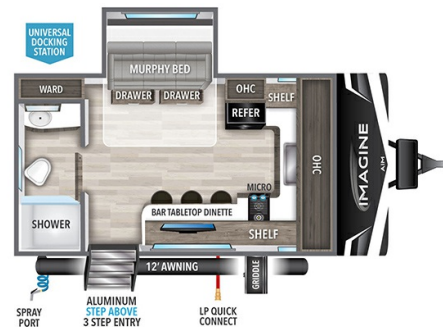

### SPECIFICATIONS

Year	2024
Manufacturer	GRAND DESIGN
Brand	IMAGINE AIM
Model	14MS
Type	Travel Trailer
Status	New
Stock #	49200
Financing Available	✓
Warranty Available	Manufacturer
Suspension	N/A
Leveling	N/A
Exterior Length	17.9 ft.
Dry Weight	3826 lbs.
Sleeping Capacity	2 person(s)
Interior Colour	HEARTHSTONE
Exterior Colour	Fiberglass
Slideouts	1

### SELLING FEATURES

Specifications and Features:

- Length (ft): 17'11"
- Width (ft): 8'0"
- Height (ft): 10'11"
- Interior Height (ft): 6'6"
- GVWR (lbs): 4600
- Dry Weight (lbs): 3826
- Hitch Weight (lbs): 454
- Number Of Fresh Water Holding Tanks: 1
- Total Fresh Water Tank Capacity (gal): 37
- Number Of Gray ...