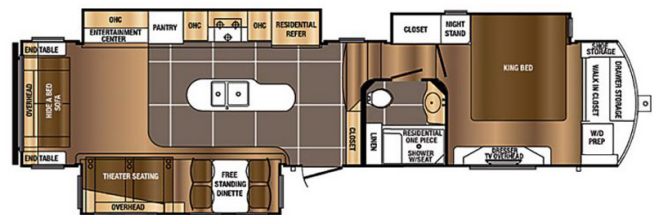

2016 SANIBEL 3601 PRIME TIME

\$58,490.00

Originally \$68,990.00

SPECIFICATIONS

Year	2016
Manufacturer	SANIBEL
Brand	3601
Model	PRIME TIME
Type	Fifth Wheel
Status	PreOwned
Stock #	23GS022A
Financing Available	✘
Warranty Available	✘
Suspension	N/A
Leveling	N/A
Exterior Length	40.2 ft.
Dry Weight	12651 lbs.
Sleeping Capacity	4 person(s)
Interior Colour	N/A
Exterior Colour	Fiberglass
Slideouts	3

Disclaimer: Product information, pricing and photos are as accurate as possible and are subject to change without notice.

SELLING FEATURES

Discover the ultimate in luxury and adventure with the 2016 Primetime Sanibel 3601! This fifth wheel is designed to provide an exceptional living experience on the road, blending comfort with cutting-edge features.

Measuring an impressive 40'2" in length and 8'0" in width, the Sanibel 3601 off...

OPTIONS & EQUIPMENT

- EXTERIOR
- PAINT & FINISH
- INTERIOR
- ELECTRICAL
- HVAC

Powered by focusRV