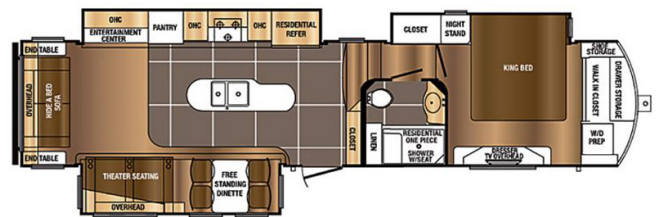

2016 SANIBEL 3601 PRIME TIME

\$58,490.00

Originally \$68,990.00

SPECIFICATIONS

Year	2016
Manufacturer	SANIBEL
Brand	3601
Model	PRIME TIME
Type	Fifth Wheel
Status	PreOwned
Stock #	23GS022A
Financing Available	✘
Warranty Available	✘
Suspension	N/A
Leveling	N/A
Exterior Length	40.2 ft.
Dry Weight	12651 lbs.
Sleeping Capacity	4 person(s)
Interior Colour	N/A
Exterior Colour	Fiberglass
Slideouts	3

Disclaimer: Product information, pricing and photos are as accurate as possible and are subject to change without notice.

SELLING FEATURES

2016 Primetime Sanibel 3601 – Luxury Fifth Wheel with Skirting & Washer/Dryer!

Experience unmatched comfort and convenience with the 2016 Primetime Sanibel 3601, a premium fifth wheel built forextended road trips. Featuring skirting for enhanced insulation and a washer/dryer for ultimate convenience.