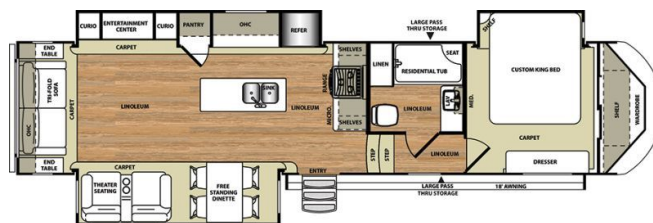

\$189 Bi-Weekly

2015 FOREST RIVER SALEM HEMISPHERE 337BAR

SPECIFICATIONS

Year	2015
Manufacturer	FOREST RIVER
Brand	SALEM HEMISPHERE
Model	337BAR
Type	Fifth Wheel
Status	PreOwned
Stock #	22252
Financing Available	✘
Warranty Available	✘
Suspension	N/A
Leveling	N/A
Exterior Length	39.6 ft.
Dry Weight	10501 lbs.
Sleeping Capacity	4 person(s)
Interior Colour	Brown
Exterior Colour	Brown
Slideouts	3

Disclaimer: Product information, pricing and photos are as accurate as possible and are subject to change without notice.

SELLING FEATURES

Introducing the 2015 Salem Hemisphere 337BAR, from Newmar. The Salem Hemisphere 337BAR contains everything you will need to make traveling effortless and straightforward. This A class motorhome sleeps up to 4 people. Inside the Salem Hemisphere 337BAR, you will find a tri-fold sofa that converts ...

OPTIONS & EQUIPMENT

- ROOF LADDER
- KITCHEN ISLAND WITH SINK
- 3-BURNER STOVE TOP
- MICROWAVE
- OVEN
- FIREPLACE
- TRI-FOLD SOFA BED
- TABLE AND CHAIRS DINETTE
- TOUCH SCREEN CONTROL PANEL
- POWER AWNING