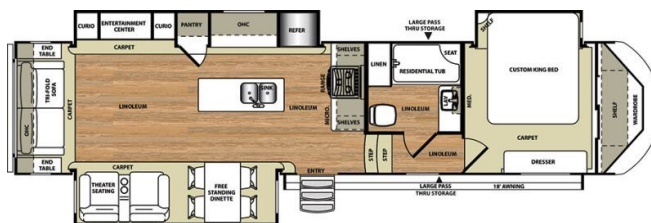

2015 FOREST RIVER SALEM HEMISPHERE 337BAR

SPECIFICATIONS

Year	2015
Manufacturer	FOREST RIVER
Brand	SALEM HEMISPHERE
Model	337BAR
Type	Fifth Wheel
Status	PreOwned
Stock #	22252
Financing Available	✘
Warranty Available	✘
Suspension	N/A
Leveling	N/A
Exterior Length	39.6 ft.
Dry Weight	10501 lbs.
Sleeping Capacity	4 person(s)
Interior Colour	Brown
Exterior Colour	Brown
Slideouts	3

Disclaimer: Product information, pricing and photos are as accurate as possible and are subject to change without notice.

SELLING FEATURES

Introducing the 2015 Salem Hemisphere 337BAR, from Newmar. The Salem Hemisphere 337BAR contains everything you will need to make traveling effortless and straightforward. This A class motorhome sleeps up to 4 people. Inside the Salem Hemisphere 337BAR, you will find a tri-fold sofa that converts ...

OPTIONS & EQUIPMENT

- ROOF LADDER
- KITCHEN ISLAND WITH SINK
- 3-BURNER STOVE TOP
- MICROWAVE
- OVEN
- FIREPLACE
- TRI-FOLD SOFA BED
- TABLE AND CHAIRS DINETTE
- TOUCH SCREEN CONTROL PANEL
- POWER AWNING