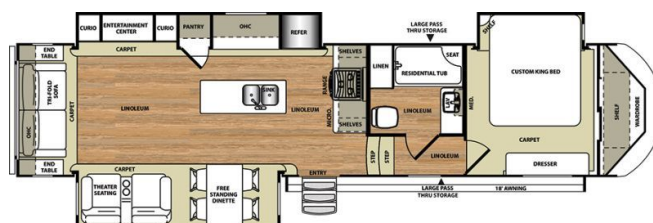

### SPECIFICATIONS

Year	2015
Manufacturer	FOREST RIVER
Brand	SALEM HEMISPHERE
Model	337BAR
Type	Fifth Wheel
Status	PreOwned
Stock #	22252
Financing Available	✘
Warranty Available	✘
Suspension	N/A
Leveling	N/A
Exterior Length	39.6 ft.
Dry Weight	10501 lbs.
Sleeping Capacity	4 person(s)
Interior Colour	Brown
Exterior Colour	Brown
Slideouts	3

### SELLING FEATURES

Introducing the 2015 Salem Hemisphere 337BAR, from Newmar. The Salem Hemisphere 337BAR contains everything you will need to make traveling effortless and straightforward. This A class motorhome sleeps up to 4 people. Inside the Salem Hemisphere 337BAR, you will find a tri-fold sofa that converts ...

### OPTIONS & EQUIPMENT

- ROOF LADDER
- KITCHEN ISLAND WITH SINK
- 3-BURNER STOVE TOP
- MICROWAVE
- OVEN
- FIREPLACE
- TRI-FOLD SOFA BED
- TABLE AND CHAIRS DINETTE
- TOUCH SCREEN CONTROL PANEL
- POWER AWNING