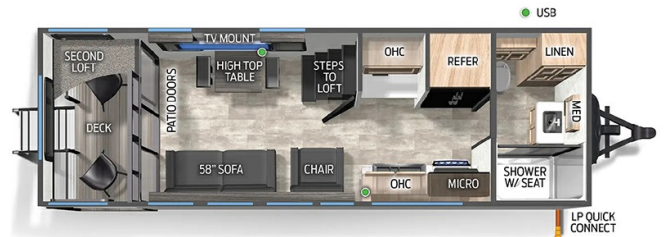

Disclaimer: Product information, pricing and photos are as accurate as possible and are subject to change without notice.

SELLING FEATURES

Specifications and Features:

- Length (ft): 29'10"
- Height (ft): 13'4"
- Interior Height (ft): 8'0"
- Number Of Fresh Water Holding Tanks: 1
- Number Of Gray Water Holding Tanks: 1
- Number Of Black Water Holding Tanks: 1
- Number Of Propane Tanks: 2
- Total Propane Tank Capacity (gal): 9.4