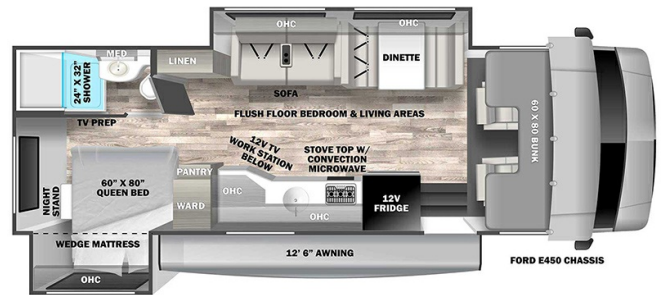

2025 FOREST RIVER SOLERA 27DSEF

MSRP \$179,980.00

\$678 Bi-Weekly

\$10,000 down @ 7.99% APR for 60/240 months (\$66,214 C.O.B.) O.A.C.

Woody's Price \$165,980.00

SPECIFICATIONS

Year	2025
Manufacturer	FOREST RIVER
Brand	SOLERA
Model	27DSEF
Type	Motorhome
Class	C
Fuel Type	Gas
Status	New
Stock #	49187
Financing Available	✓
Warranty Available	Manufacturer
Odometer	2311 kms.
VIN	DSF065725
Chassis	Ford E450
Engine	325HP V8
Transmission	AUTO
Suspension	N/A
Leveling	N/A
Exterior Length	29.3 ft.
Dry Weight	14500 lbs.
Sleeping Capacity	8 person(s)
Interior Colour	N/A
Exterior Colour	Fiberglass
Slideouts	2

Disclaimer: Product information, pricing and photos are as accurate as possible and are subject to change without notice.

SELLING FEATURES

Specifications and Features:

- Chassis Brand: Ford
- Engine Type: V8
- Chassis Model: E450
- Cylinders: 8
- Horsepower (bhp): 325
- Torque (Ft Lbs): 450
- Fuel Type: Gas
- Transmission Brand: TorqShift
- Transmission Type: Automatic
- Number Of Speeds: 6
- Driveline Type: 4X2
- Length (ft): 2...