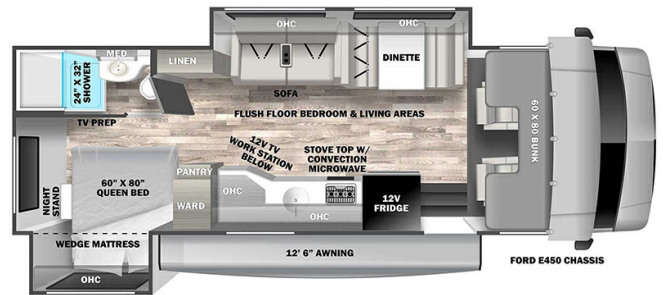

2025 FOREST RIVER SOLERA 27DSEF

MSRP \$179,980.00

\$639 Bi-Weekly

\$10,000 down @ 7.99% APR for 60/240 months (\$62,420 C.O.B.) O.A.C.

Woody's Price \$156,980.00

SPECIFICATIONS

Year	2025
Manufacturer	FOREST RIVER
Brand	SOLERA
Model	27DSEF
Type	Motorhome
Class	C
Fuel Type	Gas
Status	New
Stock #	49187
Financing Available	✓
Warranty Available	Manufacturer
Odometer	2311 kms.
VIN	DSF065725
Chassis	Ford E450
Engine	325HP V8
Transmission	AUTO
Suspension	N/A
Leveling	N/A
Exterior Length	29.3 ft.
Dry Weight	14500 lbs.
Sleeping Capacity	8 person(s)
Interior Colour	N/A
Exterior Colour	Fiberglass
Slideouts	2

Disclaimer: Product information, pricing and photos are as accurate as possible and are subject to change without notice.

SELLING FEATURES

Specifications and Features:

- Chassis Brand: Ford
- Engine Type: V8
- Chassis Model: E450
- Cylinders: 8
- Horsepower (bhp): 325
- Torque (Ft Lbs): 450
- Fuel Type: Gas
- Transmission Brand: TorqShift
- Transmission Type: Automatic
- Number Of Speeds: 6
- Driveline Type: 4X2
- Length (ft): 2...