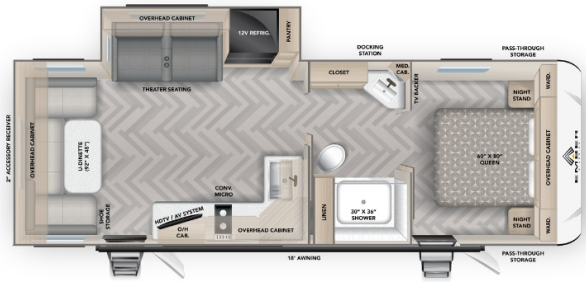

### SPECIFICATIONS

Year	2025
Manufacturer	EMBER RV
Brand	E-SERIES
Model	25RUD
Type	Travel Trailer
Status	New
Stock #	49185
Financing Available	✓
Warranty Available	Manufacturer
Suspension	N/A
Leveling	N/A
Exterior Length	30.1 ft.
Dry Weight	5635 lbs.
Sleeping Capacity	6 person(s)
Interior Colour	N/A
Exterior Colour	N/A
Slideouts	1