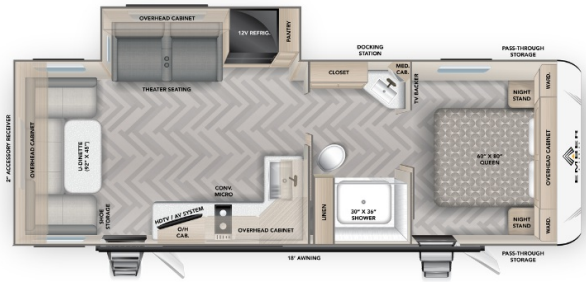

2025 EMBER RV E-SERIES 25RUD

MSRP \$69,980.00

\$259 Bi-Weekly

\$0 down @ 7.99% APR for 60/240 months

(\$25,288 C.O.B.) O.A.C.

Woody's Price \$59,980.00

SPECIFICATIONS

Year	2025
Manufacturer	EMBER RV
Brand	E-SERIES
Model	25RUD
Type	Travel Trailer
Status	New
Stock #	49185
Financing Available	✓
Warranty Available	Manufacturer
Suspension	N/A
Leveling	N/A
Exterior Length	30.1 ft.
Dry Weight	5635 lbs.
Sleeping Capacity	6 person(s)
Interior Colour	N/A
Exterior Colour	N/A
Slideouts	1