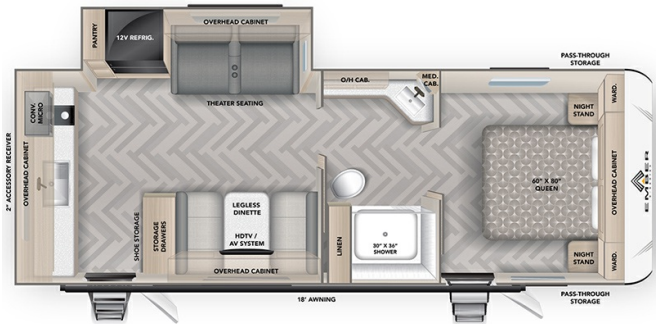

Disclaimer: Product information, pricing and photos are as accurate as possible and are subject to change without notice.

SELLING FEATURES

Specifications and Features:

- Width (ft): 8'0"
- Height (ft): 11'1"
- Interior Height (ft): 6'10"
- Number Of Fresh Water Holding Tanks: 1
- Total Fresh Water Tank Capacity (gal): 55
- Number Of Gray Water Holding Tanks: 1
- Total Gray Water Tank Capacity (gal): 35
- Number Of Black Water Ho...