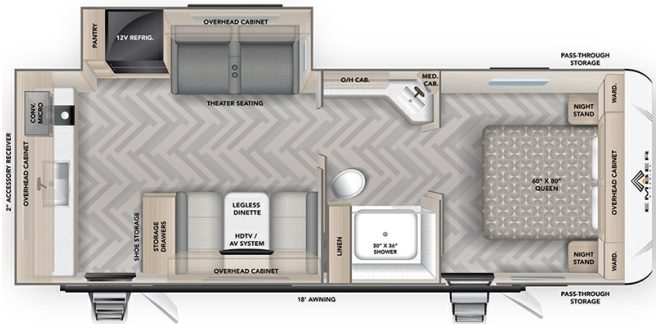

### SPECIFICATIONS

Year	2024
Manufacturer	EMBER RV
Brand	E-SERIES
Model	24RLD
Type	Travel Trailer
Status	New
Stock #	49183
Financing Available	✓
Warranty Available	Manufacturer
Suspension	N/A
Leveling	N/A
Exterior Length	.0 ft.
Dry Weight	N/A lbs.
Sleeping Capacity	4 person(s)
Interior Colour	COVERDALE
Exterior Colour	Fiberglass
Slideouts	1

### SELLING FEATURES

Specifications and Features:

- Width (ft): 8'0"
- Height (ft): 11'1"
- Interior Height (ft): 6'10"
- Number Of Fresh Water Holding Tanks: 1
- Total Fresh Water Tank Capacity (gal): 55
- Number Of Gray Water Holding Tanks: 1
- Total Gray Water Tank Capacity (gal): 35
- Number Of Black Water Ho...