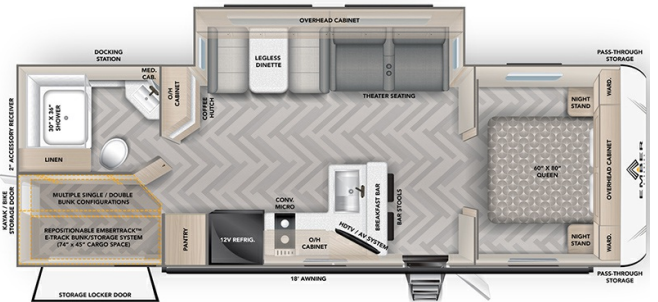

Disclaimer: Product information, pricing and photos are as accurate as possible and are subject to change without notice.

SELLING FEATURES

Specifications and Features:

- Width (ft): 8'0"
- Height (ft): 11'1"
- Interior Height (ft): 6'10"
- Number Of Fresh Water Holding Tanks: 1
- Total Fresh Water Tank Capacity (gal): 55
- Number Of Gray Water Holding Tanks: 1
- Total Gray Water Tank Capacity (gal): 35
- Number Of Black Water Ho...