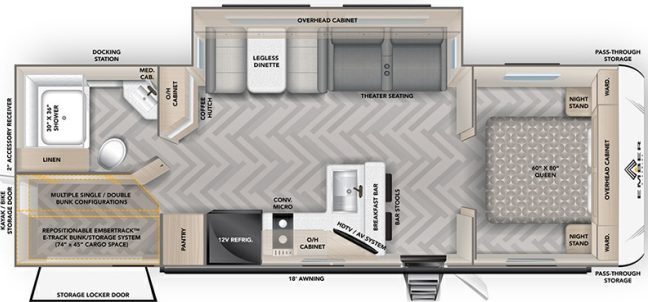

### SPECIFICATIONS

Year	2024
Manufacturer	EMBER RV
Brand	E-SERIES
Model	26ETS
Type	Travel Trailer
Status	New
Stock #	49182
Financing Available	✓
Warranty Available	Manufacturer
Suspension	N/A
Leveling	N/A
Exterior Length	31.7 ft.
Dry Weight	6120 lbs.
Sleeping Capacity	8 person(s)
Interior Colour	COVERDALE
Exterior Colour	Fiberglass
Slideouts	1

### SELLING FEATURES

Specifications and Features:

- Width (ft): 8'0"
- Height (ft): 11'1"
- Interior Height (ft): 6'10"
- Number Of Fresh Water Holding Tanks: 1
- Total Fresh Water Tank Capacity (gal): 55
- Number Of Gray Water Holding Tanks: 1
- Total Gray Water Tank Capacity (gal): 35
- Number Of Black Water Ho...