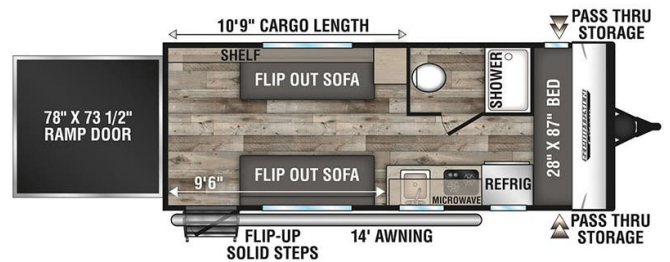

SPECIAL UNIT
\$22,900.00

Originally \$26,900

\$112 Bi-Weekly
2020 K-Z INC. SPORTSMEN CLASSIC 190TH
SPECIFICATIONS

Year	2020
Manufacturer	K-Z INC.
Brand	SPORTSMEN CLASSIC
Model	190TH
Type	Toy Hauler
Status	PreOwned
Stock #	012687
Financing Available	✓
Warranty Available	✓
Suspension	N/A
Leveling	N/A
Exterior Length	20.5 ft.
Dry Weight	3370 lbs.
Sleeping Capacity	3 person(s)
Interior Colour	N/A
Exterior Colour	Aluminum
Slideouts	N/A

Disclaimer: Product information, pricing and photos are as accurate as possible and are subject to change without notice.

SELLING FEATURES

Preowned toy hauler in great condition!

Features:

- Sleeps up to 3
- Kitchen includes fridge/freezer, microwave, range, sink and storage
- Bathroom with shower and toilet
- Furnace and A/C
- Spare tire, carrier, and cover
- Includes deep cycle battery and propane tanks
- Dry weight of 3,370lbs