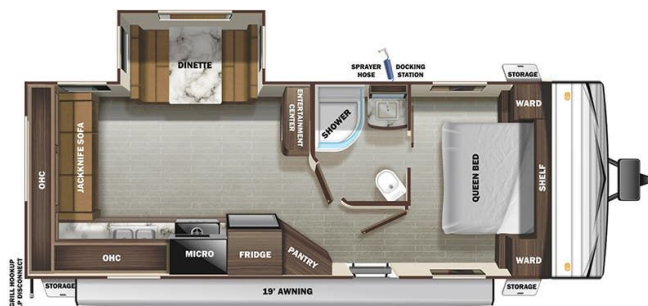

Year	2020
Manufacturer	STARCRAFT
Brand	AUTUMN RIDGE
Model	23RLS
Type	Travel Trailer
Status	PreOwned
Stock #	22113
Financing Available	✘
Warranty Available	✘
Suspension	N/A
Leveling	N/A
Exterior Length	29.1 ft.
Dry Weight	5559 lbs.
Sleeping Capacity	4 person(s)
Interior Colour	Gray
Exterior Colour	White / Gray
Slideouts	1

Disclaimer: Product information, pricing and photos are as accurate as possible and are subject to change without notice.

SELLING FEATURES

Introducing the 2020 Autumn Ridge 23RLS, from Starcraft. The Autumn Ridge 23RLS contains everything you will need to make traveling effortless and straightforward. This travel trailer sleeps up to 4 people. Inside the Autumn Ridge 23RLS, you will find a four seat bench dinette that converts into ...

OPTIONS & EQUIPMENT

- FRONT POWER TONGUE JACK
- SPARE TIRE
- FOUR SEAT BENCH DINETTE
- 3-BURNER STOVE TOP
- MICROWAVE
- OVEN
- POWERAWNING
- QUEEN BED

Powered by focusRV