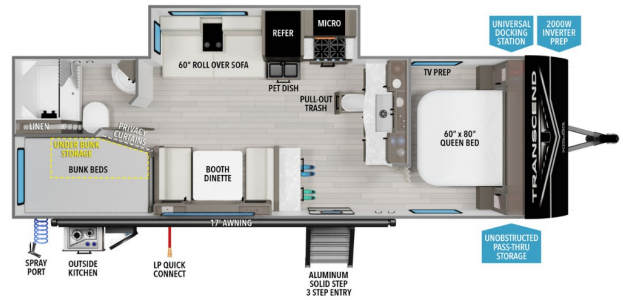

MSRP \$42,980.00

\$154 Bi-Weekly

\$0 down @ 7.99% APR for 60/240 months

(\$15,012 C.O.B.) O.A.C.

Woody's Price \$37,980.00

SPECIFICATIONS

| | |
|---------------------|----------------|
| Year | 2025 |
| Manufacturer | GRAND DESIGN |
| Brand | TRANSCEND |
| Model | 26BHX |
| Type | Travel Trailer |
| Status | New |
| Stock # | 49173 |
| Financing Available | ✓ |
| Warranty Available | Manufacturer |
| Suspension | N/A |
| Leveling | N/A |
| Exterior Length | 30.1 ft. |
| Dry Weight | 6505 lbs. |
| Sleeping Capacity | 10 person(s) |
| Interior Colour | LUNA |
| Exterior Colour | Aluminum |
| Slideouts | 1 |

Disclaimer: Product information, pricing and photos are as accurate as possible and are subject to change without notice.

SELLING FEATURES

Specifications and Features:

- Length (ft): 30'11"
- Width (ft): 11'0"
- Height (ft): 11'0"
- Interior Height (ft): 6'6"
- GVWR (lbs): 7695
- Dry Weight (lbs): 6505
- Hitch Weight (lbs): 635
- Number Of Fresh Water Holding Tanks: 1
- Total Fresh Water Tank Capacity (gal): 56
- Number Of Gray ...