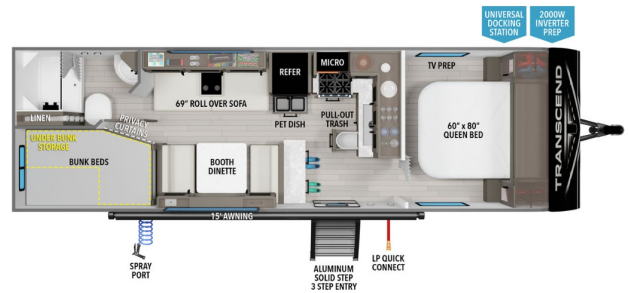

MSRP \$42,980.00

\$154 Bi-Weekly

\$0 down @ 7.99% APR for 60/240 months

(\$15,012 C.O.B.) O.A.C.

Woody's Price \$37,980.00

SPECIFICATIONS

Year	2025
Manufacturer	GRAND DESIGN
Brand	TRANSCEND
Model	24BHX
Type	Travel Trailer
Status	New
Stock #	49172
Financing Available	✓
Warranty Available	Manufacturer
Suspension	N/A
Leveling	N/A
Exterior Length	29.1 ft.
Dry Weight	5756 lbs.
Sleeping Capacity	8 person(s)
Interior Colour	LUNA
Exterior Colour	Aluminum
Slideouts	N/A

Disclaimer: Product information, pricing and photos are as accurate as possible and are subject to change without notice.

SELLING FEATURES

Specifications and Features:

- Length (ft): 29'11"
- Width (ft): 8'0"
- Height (ft): 11'0"
- Interior Height (ft): 6'6"
- GVWR (lbs): 6995
- Dry Weight (lbs): 5756
- Hitch Weight (lbs): 583
- Number Of Fresh Water Holding Tanks: 1
- Total Fresh Water Tank Capacity (gal): 56
- Number Of Gray W...