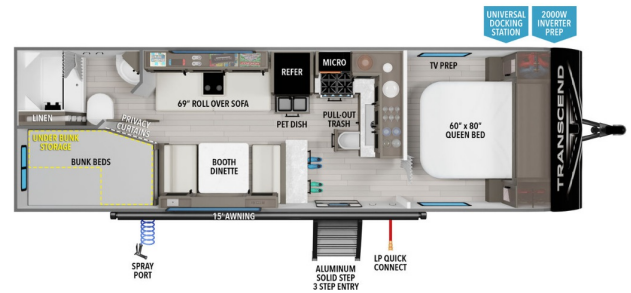

MSRP \$42,980.00

\$154 Bi-Weekly

\$0 down @ 7.99% APR for 60/240 months

(\$15,012 C.O.B.) O.A.C.

Woody's Price \$37,980.00

SPECIFICATIONS

Year	2025
Manufacturer	GRAND DESIGN
Brand	TRANSCEND
Model	24BHX
Type	Travel Trailer
Status	New
Stock #	49172
Financing Available	✓
Warranty Available	Manufacturer
Suspension	N/A
Leveling	N/A
Exterior Length	29.1 ft.
Dry Weight	5756 lbs.
Sleeping Capacity	8 person(s)
Interior Colour	LUNA
Exterior Colour	Aluminum
Slideouts	N/A

Disclaimer: Product information, pricing and photos are as accurate as possible and are subject to change without notice.

SELLING FEATURES

Specifications and Features:

- Length (ft): 29'11"
- Width (ft): 8'0"
- Height (ft): 11'0"
- Interior Height (ft): 6'6"
- GVWR (lbs): 6995
- Dry Weight (lbs): 5756
- Hitch Weight (lbs): 583
- Number Of Fresh Water Holding Tanks: 1
- Total Fresh Water Tank Capacity (gal): 56
- Number Of Gray W...