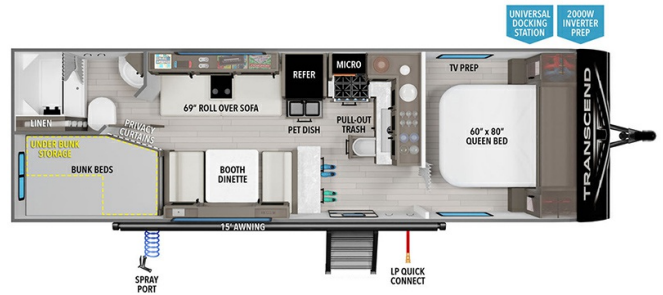

### SPECIFICATIONS

Year	2025
Manufacturer	GRAND DESIGN
Brand	TRANSCEND
Model	24BHX
Type	Travel Trailer
Status	New
Stock #	49172
Financing Available	✓
Warranty Available	Manufacturer
Suspension	N/A
Leveling	N/A
Exterior Length	29.9 ft.
Dry Weight	5756 lbs.
Sleeping Capacity	10 person(s)
Interior Colour	LUNA
Exterior Colour	Aluminum
Slideouts	N/A

### SELLING FEATURES

Specifications and Features:

- Length (ft): 29'11"
- Width (ft): 8'0"
- Height (ft): 11'0"
- Interior Height (ft): 6'6"
- GVWR (lbs): 6995
- Dry Weight (lbs): 5756
- Hitch Weight (lbs): 583
- Number Of Fresh Water Holding Tanks: 1
- Total Fresh Water Tank Capacity (gal): 56
- Number Of Gray W...