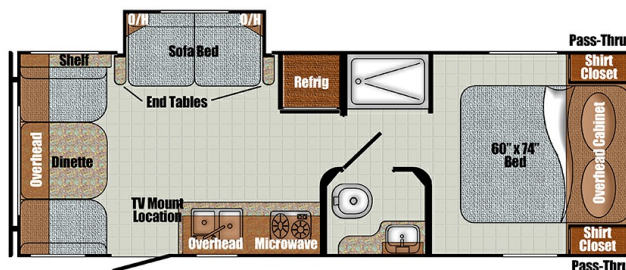

### SPECIFICATIONS

Year	2024
Manufacturer	GULFSTREAM
Brand	VISTA CRUISER
Model	23RSS
Type	Travel Trailer
Status	New
Stock #	7573
Financing Available	✓
Warranty Available	✓
Suspension	N/A
Leveling	N/A
Exterior Length	23.0 ft.
Dry Weight	N/A lbs.
Sleeping Capacity	6 person(s)
Interior Colour	N/A
Exterior Colour	N/A
Slideouts	1