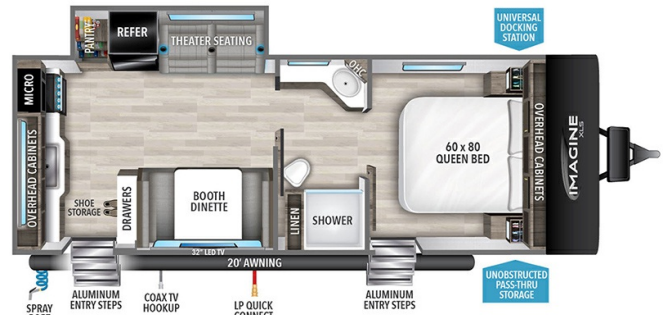

MSRP \$71,980.00

\$227 Bi-Weekly

\$0 down @ 7.99% APR for 60/240 months

(\$22,127 C.O.B.) O.A.C.

Woody's Price \$55,980.00

SPECIFICATIONS

Year	2024
Manufacturer	GRAND DESIGN
Brand	IMAGINE XLS
Model	23LDE
Type	Travel Trailer
Status	New
Stock #	49096
Financing Available	✓
Warranty Available	Manufacturer
Suspension	N/A
Leveling	N/A
Exterior Length	28.4 ft.
Dry Weight	5597 lbs.
Sleeping Capacity	4 person(s)
Interior Colour	HEARTHSTONE
Exterior Colour	Fiberglass
Slideouts	1

Disclaimer: Product information, pricing and photos are as accurate as possible and are subject to change without notice.

SELLING FEATURES

Specifications and Features:

- Length (ft): 28'5"
- Width (ft): 8'0"
- Height (ft): 10'10"
- Interior Height (ft): 6'6"
- GVWR (lbs): 6995
- Dry Weight (lbs): 5597
- Payload Capacity (lbs): 1398
- Hitch Weight (lbs): 524
- Number Of Fresh Water Holding Tanks: 1
- Total Fresh Water Tank Capacity: 30