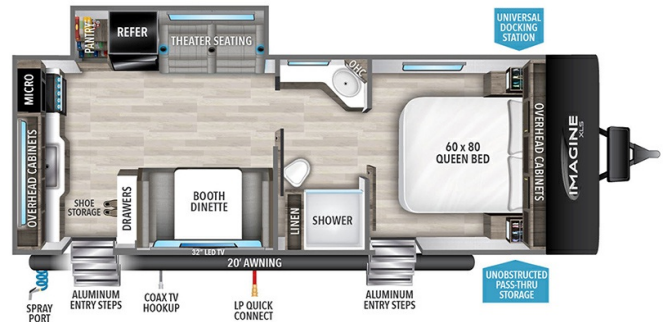

### SPECIFICATIONS

Year	2024
Manufacturer	GRAND DESIGN
Brand	IMAGINE XLS
Model	23LDE
Type	Travel Trailer
Status	New
Stock #	49095
Financing Available	✓
Warranty Available	Manufacturer
Suspension	N/A
Leveling	N/A
Exterior Length	28.4 ft.
Dry Weight	5597 lbs.
Sleeping Capacity	4 person(s)
Interior Colour	N/A
Exterior Colour	Fiberglass
Slideouts	1

### SELLING FEATURES

Specifications and Features:

- Length (ft): 28'5"
- Width (ft): 8'0"
- Height (ft): 10'10"
- Interior Height (ft): 6'6"
- GVWR (lbs): 6995
- Dry Weight (lbs): 5597
- Payload Capacity (lbs): 1398
- Hitch Weight (lbs): 524
- Number Of Fresh Water Holding Tanks: 1
- Total Fresh Water Tank Capac...