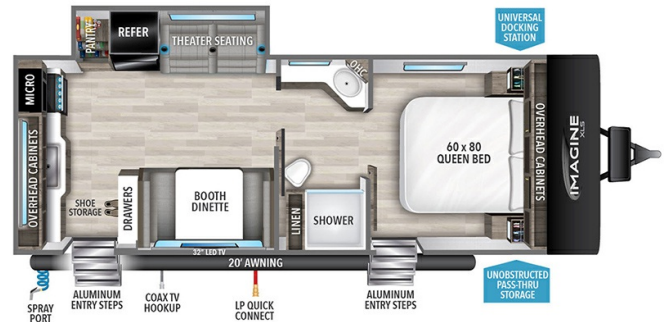

MSRP \$60,980.00

\$227 Bi-Weekly

\$0 down @ 7.99% APR for 60/240 months

(\$22,127 C.O.B.) O.A.C.

Woody's Price \$55,980.00

SPECIFICATIONS

Year	2024
Manufacturer	GRAND DESIGN
Brand	IMAGINE XLS
Model	23LDE
Type	Travel Trailer
Status	New
Stock #	49095
Financing Available	✓
Warranty Available	Manufacturer
Suspension	N/A
Leveling	N/A
Exterior Length	28.4 ft.
Dry Weight	5597 lbs.
Sleeping Capacity	4 person(s)
Interior Colour	N/A
Exterior Colour	Fiberglass
Slideouts	1

Disclaimer: Product information, pricing and photos are as accurate as possible and are subject to change without notice.

SELLING FEATURES

Specifications and Features:

- Length (ft): 28'5"
- Width (ft): 8'0"
- Height (ft): 10'10"
- Interior Height (ft): 6'6"
- GVWR (lbs): 6995
- Dry Weight (lbs): 5597
- Payload Capacity (lbs): 1398
- Hitch Weight (lbs): 524
- Number Of Fresh Water Holding Tanks: 1
- Total Fresh Water Tank Capac...