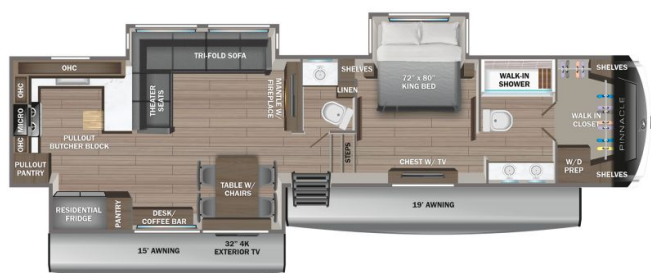

SPECIFICATIONS

Year	2024
Manufacturer	JAYCO
Brand	PINNACLE
Model	38FBRK
Type	Fifth Wheel
Status	New
Stock #	22237
Financing Available	✘
Warranty Available	✘
Suspension	N/A
Leveling	N/A
Exterior Length	43.9 ft.
Dry Weight	15616 lbs.
Sleeping Capacity	4 person(s)
Interior Colour	Vintage Farmhouse
Exterior Colour	White
Slideouts	3

Disclaimer: Product information, pricing and photos are as accurate as possible and are subject to change without notice.

SELLING FEATURES

Introducing the 2024 Pinnacle 38FBRK, made by Jayco. This fifth wheel provides you with all of the comforts you need and sleeps up to 4 people. Inside this 2024 Pinnacle 38FBRK, you will find a tri-fold sofa that converts to another bed for an additional sleeping space when needed. Included with ...