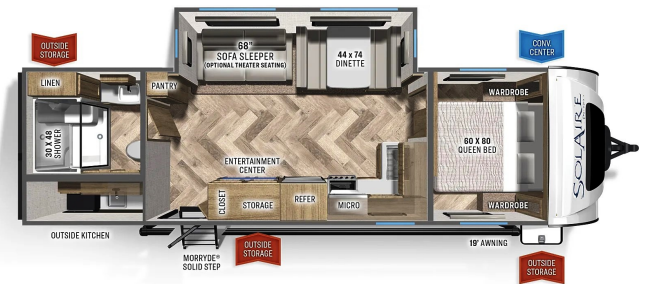

**SPECIAL UNIT**

**2022 PALOMINO SOLAIRE 258RBSS**

**SPECIFICATIONS**

Year	2022
Manufacturer	PALOMINO
Brand	SOLAIRE
Model	258RBSS
Type	Travel Trailer
Status	New
Stock #	NN058470
Financing Available	✘
Warranty Available	✘
Suspension	N/A
Leveling	N/A
Exterior Length	32.7 ft.
Dry Weight	6398 lbs.
Sleeping Capacity	6 person(s)
Interior Colour	N/A
Exterior Colour	FIBERGLASS EXTERIOR
Slideouts	1