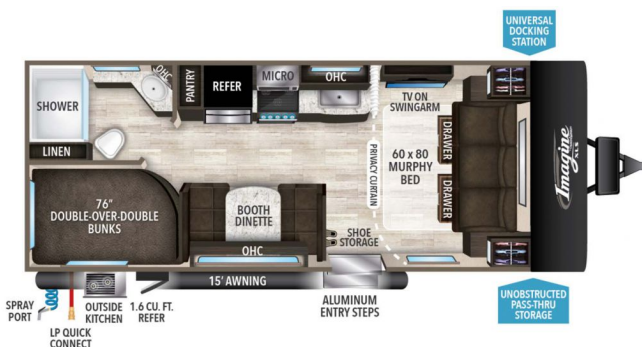

2019 GRAND DESIGN IMAGINE XLS 21BHE

\$29,900.00

\$161 Bi-Weekly

SPECIFICATIONS

Year	2019
Manufacturer	GRAND DESIGN
Brand	IMAGINE XLS
Model	21BHE
Type	Travel Trailer
Status	PreOwned
Stock #	7476A
Financing Available	✓
Warranty Available	✓
Suspension	N/A
Leveling	N/A
Exterior Length	24.0 ft.
Dry Weight	N/A lbs.
Sleeping Capacity	8 person(s)
Interior Colour	N/A
Exterior Colour	N/A
Slideouts	N/A