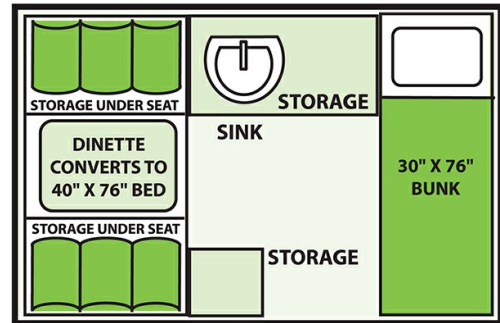

2024 ALINER SCOUT LITE

\$26,190.00

Originally ~~\$31,280.00~~

SPECIFICATIONS

Year	2024
Manufacturer	ALINER
Brand	SCOUT
Model	LITE
Type	Tent Trailer
Status	New
Stock #	24VL005
Financing Available	✘
Warranty Available	✘
Suspension	N/A
Leveling	N/A
Exterior Length	13.0 ft.
Dry Weight	1261 lbs.
Sleeping Capacity	2 person(s)
Interior Colour	N/A
Exterior Colour	Fiberglass
Slideouts	N/A

Disclaimer: Product information, pricing and photos are as accurate as possible and are subject to change without notice.

SELLING FEATURES

Introducing the Aliner Scout Lite with Front Soft Dormer – the ultimate compact camper designed for big adventures! Measuring at just 13 feet long and 6 feet 6 inches wide, this nimble traveler is ready to accompany you on all your outdoor escapades.