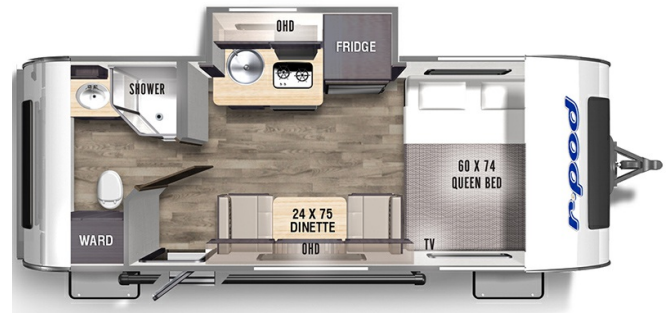

### SPECIFICATIONS

Year	2024
Manufacturer	FOREST RIVER
Brand	R-POD
Model	180C
Type	Travel Trailer
Status	New
Stock #	RV025928
Financing Available	✓
Warranty Available	✓
Suspension	N/A
Leveling	N/A
Exterior Length	20.0 ft.
Dry Weight	3447 lbs.
Sleeping Capacity	3 person(s)
Interior Colour	Cosmic Graphite
Exterior Colour	Fiberglass
Slideouts	1

### SELLING FEATURES

Specifications and Features:

- Length (ft): 20'0"
- Width (ft): 8'0"
- Height (ft): 10'3"
- Interior Height (ft): 6'6"
- GVWR (lbs): 4725
- Dry Weight (lbs): 3447
- Payload Capacity (lbs): 1278
- Hitch Weight (lbs): 359
- Number Of Fresh Water Holding Tanks: 1
- Total Fresh Water Tank Capacit...

Interior Features:

- Cosmic Graphite Interior

- Butcher Block Countertops
- Multipurpose Vinyl Furniture
- 2000 Watt Inverter and 30A Charge Controller (N/A Classics)
- Largest-In-Class Refrigerator
- All LED Lighting
- Upgraded Kitchen Faucet w/ Large Barreled Sink (N/A RP-107C)
- 4 Speed Maxxair Fan
- 2 Burner Recessed Cooktop w/ Flush Mount Glass Cover (N/A RP-107C)
- 2 Burner Cooktop (RP-107C Only)
- Seamless Surf-X Kitchen Countertops
- LED Television (N/A Classics)
- Showermiser (N/A Classics)
- Convection Microwave Oven (N/A RP-107C)

#### R-Pod Beast Mode Package (N/A on Classics):

- New Cosmic Graphite Interior
- Butcher Block Countertops
- Multipurpose Vinyl Furniture
- 2000 Watt Inverter
- 30A Charge Controller
- Large Solar Panel
- Largest-In-Class Refrigerator
- All-New Premium Exterior Graphics
- Tire Pressure Monitor System w/ Color Display
- Exclusive Aluminum Wheel Upgrade
- Curved Dual-Pane Acrylic Front Window w/ Integrated Screen/Shade System