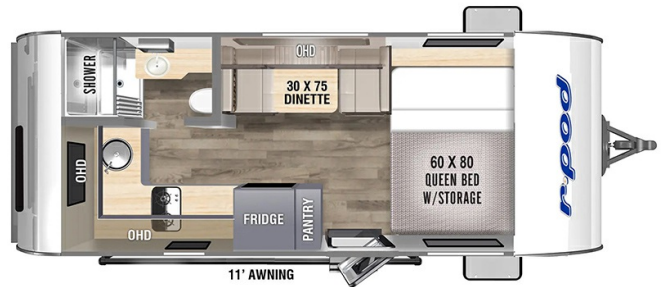

SPECIFICATIONS

| | |
|---------------------|-----------------|
| Year | 2024 |
| Manufacturer | FOREST RIVER |
| Brand | R-POD |
| Model | 194C |
| Type | Travel Trailer |
| Status | New |
| Stock # | RV025945 |
| Financing Available | ✓ |
| Warranty Available | ✓ |
| Suspension | N/A |
| Leveling | N/A |
| Exterior Length | 20.6 ft. |
| Dry Weight | 3144 lbs. |
| Sleeping Capacity | 4 person(s) |
| Interior Colour | Cosmic Graphite |
| Exterior Colour | Fiberglass |
| Slideouts | N/A |

Interior Features:

- Cosmic Graphite Interior
- Butcher Block Countertops
- Multipurpose Vinyl Furniture

- 2 000 Watt Inverter and 30A Charge Controller (N/A Classics)
- Largest-In-Class Refrigerator
- All LED Lighting
- Upgraded Kitchen Faucet w/ Large Barreled Sink (N/A RP-107C)
- 4 Speed Maxxair Fan
- 2 Burner Recessed Cooktop w/ Flush Mount Glass Cover (N/A RP-107C)
- 2 Burner Cooktop (RP-107C Only)
- Seamless Surf-X Kitchen Countertops
- LED Television (N/A Classics)
- Showermiser (N/A Classics)
- Convection Microwave Oven (N/A RP-107C)

R-Pod Beast Mode Package (N/A on Classics):

- New Cosmic Graphite Interior
- Butcher Block Countertops
- Multipurpose Vinyl Furniture
- 2 000 Watt Inverter
- 30A Charge Controller
- Large Solar Panel
- Largest-In-Class Refrigerator
- All-New Premium Exterior Graphics
- Tire Pressure Monitor System w/ Color Display
- Exclusive Aluminum Wheel Upgrade
- Curved Dual-Pane Acrylic Front Window w/ Integrated Screen/Shade System