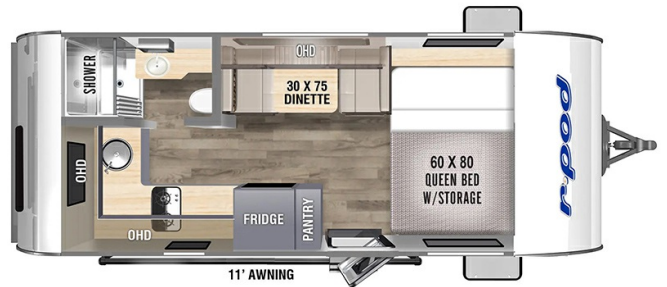

SPECIFICATIONS

Year	2024
Manufacturer	FOREST RIVER
Brand	R-POD
Model	R POD 194C
Type	Travel Trailer
Status	New
Stock #	RV025945
Financing Available	✓
Warranty Available	✓
Suspension	N/A
Leveling	N/A
Exterior Length	20.6 ft.
Dry Weight	3144 lbs.
Sleeping Capacity	4 person(s)
Interior Colour	Cosmic Graphite
Exterior Colour	Fiberglass
Slideouts	N/A

Interior Features:

- Cosmic Graphite Interior
- Butcher Block Countertops
- Multipurpose Vinyl Furniture

- 2 000 Watt Inverter and 30A Charge Controller (N/A Classics)
- Largest-In-Class Refrigerator
- All LED Lighting
- Upgraded Kitchen Faucet w/ Large Barreled Sink (N/A RP-107C)
- 4 Speed Maxxair Fan
- 2 Burner Recessed Cooktop w/ Flush Mount Glass Cover (N/A RP-107C)
- 2 Burner Cooktop (RP-107C Only)
- Seamless Surf-X Kitchen Countertops
- LED Television (N/A Classics)
- Showermiser (N/A Classics)
- Convection Microwave Oven (N/A RP-107C)

R-Pod Beast Mode Package (N/A on Classics):

- New Cosmic Graphite Interior
- Butcher Block Countertops
- Multipurpose Vinyl Furniture
- 2 000 Watt Inverter
- 30A Charge Controller
- Large Solar Panel
- Largest-In-Class Refrigerator
- All-New Premium Exterior Graphics
- Tire Pressure Monitor System w/ Color Display
- Exclusive Aluminum Wheel Upgrade
- Curved Dual-Pane Acrylic Front Window w/ Integrated Screen/Shade System

Classic Package (Classics only):

- 30 Amp Service w/ Detachable Power Cord
- Large Sink w/ Residential Faucet
- 2 Burner Recessed Cooktop w/ Flush Mount Glass Cover (N/A RP-107C)
- 2 Burner Cooktop (RP-107C Only)
- New Cosmic Graphite Interior
- 20 lb Propane Tank w/ Tank Cover
- Spare Tire
- Large Assist Grab Handle (N/A RP-107C)
- 30 Gal Fresh/Gray/Black Tanks (Fresh Tank Only on RP-107C)
- High Efficiency Roof-Mounted Air Conditioner
- Convection Microwave Oven
- Power Awning (Where Applicable)
- Moonshade Awning (Where Applicable)
- Exclusive Aluminum Wheel Upgrade
- Black Tank Flush (N/A RP-107C)
- Magnetic Baggage Door Catches