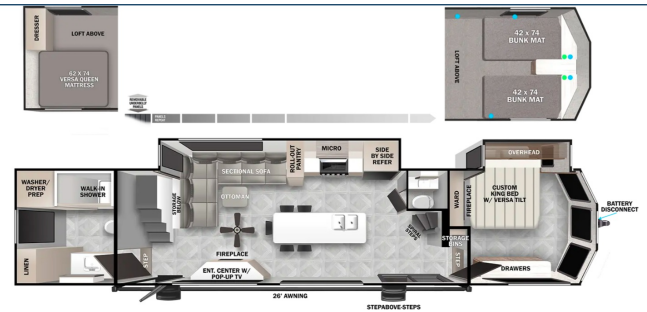

\$109,995.00

\$238 Weekly

SPECIFICATIONS

Year	2024
Manufacturer	FOREST RIVER
Brand	Wildwood Grand Lodge
Model	44VIEW
Type	Destination Trailer
Status	New
Stock #	1105
Financing Available	✓
Warranty Available	✓
Suspension	N/A
Leveling	N/A
Exterior Length	45.0 ft.
Dry Weight	13874 lbs.
Sleeping Capacity	10 person(s)
Interior Colour	N/A
Exterior Colour	N/A
Slideouts	3

Disclaimer: Product information, pricing and photos are as accurate as possible and are subject to change without notice.

SELLING FEATURES

Step into luxury with the 2024 Wildwood Grand Lodge 44VIEW. This spacious and beautifully designed park model offers a perfect blend of comfort and style for your getaway adventures. With a focus on maximizing living space, the Grand Lodge features a generous open floor plan that seamlessly combi...