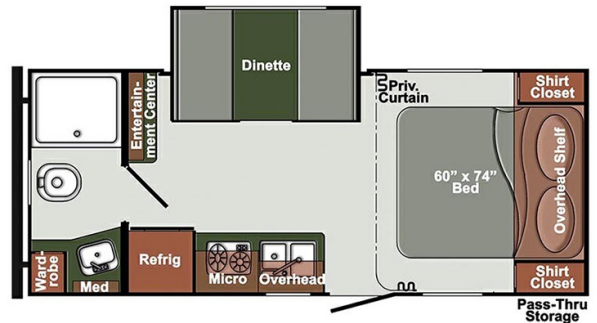

2024 GULF STREAM ENVISION 21QBD

\$38,940.00

Originally \$47,780.00

SPECIFICATIONS

Year	2024
Manufacturer	GULF STREAM
Brand	ENVISION
Model	21QBD
Type	Travel Trailer
Status	New
Stock #	24GS027
Financing Available	✘
Warranty Available	✘
Suspension	N/A
Leveling	N/A
Exterior Length	22.5 ft.
Dry Weight	3576 lbs.
Sleeping Capacity	4 person(s)
Interior Colour	N/A
Exterior Colour	Fiberglass
Slideouts	1

Disclaimer: Product information, pricing and photos are as accurate as possible and are subject to change without notice.

SELLING FEATURES

Get ready to elevate your camping experience with the Gulf Stream Envision 21QBD – a luxurious travel trailer that combines style, comfort, and convenience in one sleek package. With its striking exterior and spacious interior, this 22'6" beauty is designed to impress.