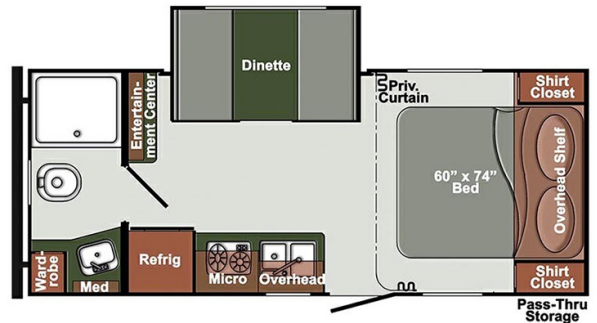

### SPECIFICATIONS

Year	2024
Manufacturer	GULF STREAM
Brand	ENVISION
Model	21QBD
Type	Travel Trailer
Status	New
Stock #	24GS027
Financing Available	✘
Warranty Available	✘
Suspension	N/A
Leveling	N/A
Exterior Length	22.5 ft.
Dry Weight	3576 lbs.
Sleeping Capacity	4 person(s)
Interior Colour	N/A
Exterior Colour	Fiberglass
Slideouts	1

### SELLING FEATURES

Get ready to elevate your camping experience with the Gulf Stream Envision 21QBD – a luxurious travel trailer that combines style, comfort, and convenience in one sleek package. With its striking exterior and spacious interior, this 22'6" beauty is designed to impress.