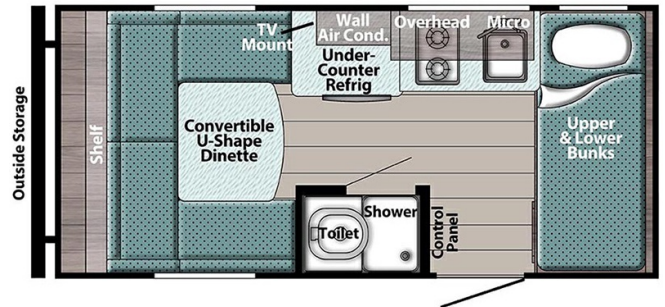

\$24,990.00

Originally \$31,980.00

2024 GULF STREAM TRAIL BOSS 140BH

SPECIFICATIONS

Year	2024
Manufacturer	GULF STREAM
Brand	TRAIL BOSS
Model	140BH
Type	Travel Trailer
Status	New
Stock #	24GS036
Financing Available	✘
Warranty Available	✘
Suspension	N/A
Leveling	N/A
Exterior Length	18.2 ft.
Dry Weight	2510 lbs.
Sleeping Capacity	4 person(s)
Interior Colour	N/A
Exterior Colour	Aluminum
Slideouts	N/A

Disclaimer: Product information, pricing and photos are as accurate as possible and are subject to change without notice.

SELLING FEATURES

Embark on your next adventure with the Gulf Stream Trail Boss 140BH – the perfect blend of compact convenience and spacious comfort. Measuring 18'2" in length, 6'9" in width, and 9'2" in height, this travel trailer is your gateway to endless exploration.