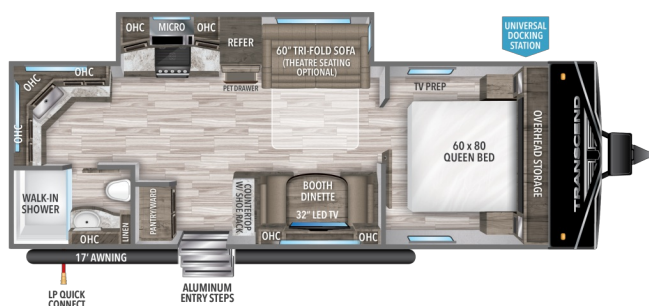

2022 GRAND DESIGN TRANSCEND XPLOR 240ML

$34,900.00

$173 Bi-Weekly

SPECIFICATIONS

Year	2022
Manufacturer	GRAND DESIGN
Brand	TRANSCEND XPLOR
Model	240ML
Type	Travel Trailer
Status	PreOwned
Stock #	7426A
Financing Available	✓
Warranty Available	✓
Suspension	N/A
Leveling	N/A
Exterior Length	29.0 ft.
Dry Weight	N/A lbs.
Sleeping Capacity	4 person(s)
Interior Colour	GUNSTOCK
Exterior Colour	N/A
Slideouts	1

Disclaimer: Product information, pricing and photos are as accurate as possible and are subject to change without notice.

Powered by focusRV