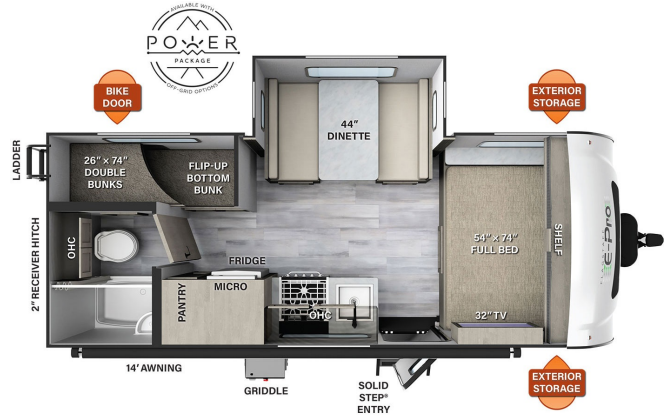

**2024 FOREST RIVER Flagstaff EPRO 20BHS 3652 lbs**

**\$39,900.00**

Originally \$58,402.00

**SPECIFICATIONS**

Year	2024
Manufacturer	FOREST RIVER
Brand	Flagstaff
Model	EPRO 20BHS 3652 lbs
Type	Travel Trailer
Status	New
Stock #	Flagstaff 2514
Financing Available	✓
Warranty Available	✓
Suspension	N/A
Leveling	N/A
Exterior Length	21.2 ft.
Dry Weight	3652 lbs.
Sleeping Capacity	N/A person(s)
Interior Colour	N/A
Exterior Colour	White
Slideouts	N/A

Disclaimer: Product information, pricing and photos are as accurate as possible and are subject to change without notice.

**SELLING FEATURES**

Extra 200W Solar (now 400 watt total), CSA

Front Windshield (Automotive Glass), Heated Holding Tank, 200 Watt Roof Mount Solar, 1000 Watt Inverter, 12V Refrigerator, 12V TV with DVD player, Bluetooth System Control Panel, Power Awning, All In One Teton HD Antenna (TV, WIFI, AM, FM), Bluetooth...