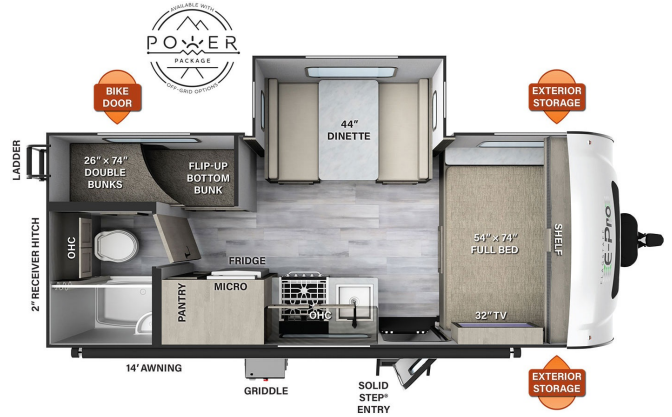

**2024 FOREST RIVER Flagstaff EPRO 20BHS 3652 lbs**

**\$47,900.00**

Originally \$58,402.00

**SPECIFICATIONS**

Year	2024
Manufacturer	FOREST RIVER
Brand	Flagstaff
Model	EPRO 20BHS 3652 lbs
Type	Travel Trailer
Status	New
Stock #	Flagstaff 2514
Financing Available	✓
Warranty Available	✓
Suspension	N/A
Leveling	N/A
Exterior Length	21.2 ft.
Dry Weight	3652 lbs.
Sleeping Capacity	N/A person(s)
Interior Colour	N/A
Exterior Colour	White
Slideouts	N/A