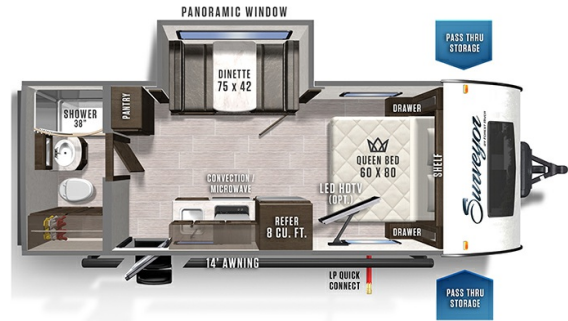

2020 FOREST RIVER SURVEYOR LEGEND 19RBLE

MSRP \$34,980.00

Woody's Price

SPECIFICATIONS

Year	2020
Manufacturer	FOREST RIVER
Brand	SURVEYOR LEGEND
Model	19RBLE
Type	Travel Trailer
Status	PreOwned
Stock #	49153
Financing Available	✓
Warranty Available	For Purchase
Suspension	N/A
Leveling	N/A
Exterior Length	23.3 ft.
Dry Weight	3749 lbs.
Sleeping Capacity	4 person(s)
Interior Colour	N/A
Exterior Colour	Fiberglass
Slideouts	1

Disclaimer: Product information, pricing and photos are as accurate as possible and are subject to change without notice.

SELLING FEATURES

Specifications and Features:

- Length (ft): 23'4"
- Width (ft): 7'4"
- Height (ft): 10'3"
- Interior Height (ft): 6'6"
- Dry Weight (lbs): 3749
- Payload Capacity (lbs): 996
- Hitch Weight (lbs): 345
- Number Of Fresh Water Holding Tanks: 1
- Total Fresh Water Tank Capacity (gal): 30
- Number...