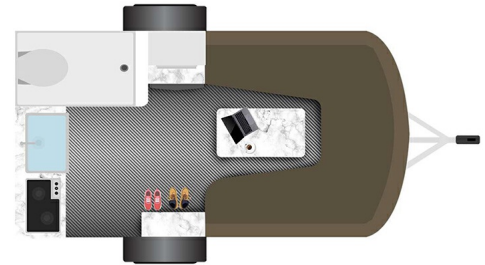

2025 INTECH SOL DAWN S7X10.5

\$57,900.00

Originally ~~\$64,900.00~~

\$240 Bi-Weekly

SPECIFICATIONS

Year	2025
Manufacturer	INTECH
Brand	SOL DAWN
Model	S7X10.5
Type	Travel Trailer
Status	New
Stock #	B1363
Financing Available	x
Warranty Available	x
Suspension	N/A
Leveling	N/A
Exterior Length	16.0 ft.
Dry Weight	2731 lbs.
Sleeping Capacity	2 person(s)
Interior Colour	N/A
Exterior Colour	Fiberglass
Slideouts	N/A

Disclaimer: Product information, pricing and photos are as accurate as possible and are subject to change without notice.

SELLING FEATURES

Specifications and Features:

- Length (ft): 16'0"
- Width (ft): 8'6"
- Height (ft): 9'5"
- Interior Height (ft): 6'4"
- GVWR (lbs): 3500
- Dry Weight (lbs): 2731
- Payload Capacity (lbs): 910
- Number Of Fresh Water Holding Tanks: 1
- Total Fresh Water Tank Capacity (gal): 20
- Number Of Gray...