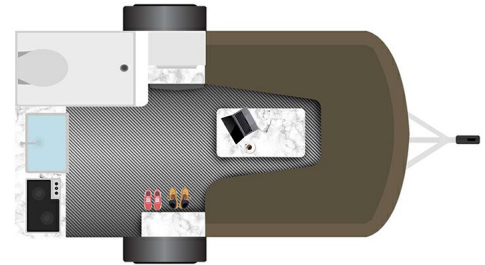

### SPECIFICATIONS

Year	2025
Manufacturer	INTECH
Brand	SOL DAWN
Model	S7X10.5
Type	Travel Trailer
Status	New
Stock #	B1363
Financing Available	<b>x</b>
Warranty Available	<b>x</b>
Suspension	N/A
Leveling	N/A
Exterior Length	16.0 ft.
Dry Weight	2731 lbs.
Sleeping Capacity	2 person(s)
Interior Colour	N/A
Exterior Colour	Fiberglass
Slideouts	N/A

### SELLING FEATURES

Specifications and Features:

- Length (ft): 16'0"
- Width (ft): 8'6"
- Height (ft): 9'5"
- Interior Height (ft): 6'4"
- GVWR (lbs): 3500
- Dry Weight (lbs): 2731
- Payload Capacity (lbs): 910
- Number Of Fresh Water Holding Tanks: 1
- Total Fresh Water Tank Capacity (gal): 20
- Number Of Gray...