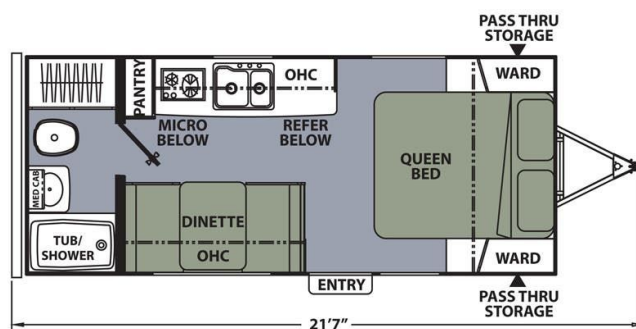

### SPECIFICATIONS

Year	2016
Manufacturer	COACHMEN
Brand	APEX NANO
Model	187RB
Type	Travel Trailer
Status	PreOwned
Stock #	22183
Financing Available	✘
Warranty Available	✘
Suspension	N/A
Leveling	N/A
Exterior Length	21.6 ft.
Dry Weight	3012 lbs.
Sleeping Capacity	4 person(s)
Interior Colour	Brown
Exterior Colour	Gray
Slideouts	N/A