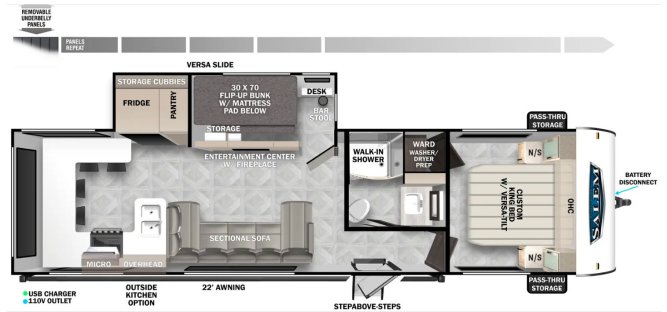

### SPECIFICATIONS

Year	2024
Manufacturer	WILDWOOD
Brand	FOREST RIVER
Model	29VIEW
Type	Travel Trailer
Status	New
Stock #	1102
Financing Available	✓
Warranty Available	✓
Suspension	N/A
Leveling	N/A
Exterior Length	34.0 ft.
Dry Weight	7960 lbs.
Sleeping Capacity	5 person(s)
Interior Colour	N/A
Exterior Colour	N/A
Slideouts	1

### SELLING FEATURES

The 29VIEW offers standard hung fiberglass exterior and solid surface countertops. Features the Versa-Slide offering additional storage, bunks and capability to utilize as an office. This model bypasses a traditional dinette but offers 18 linear feet of countertop space and the 105 square feet of...