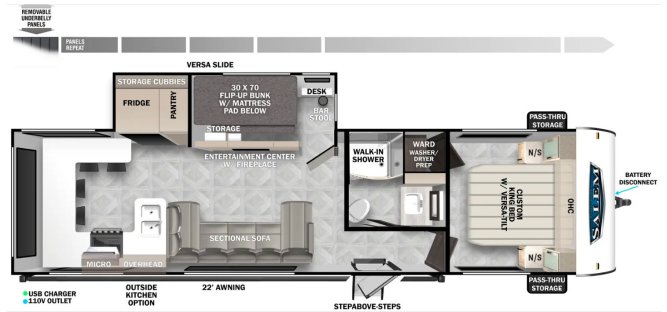

\$122 Weekly

SPECIFICATIONS

Year	2024
Manufacturer	WILDWOOD
Brand	FOREST RIVER
Model	29VIEW
Type	Travel Trailer
Status	New
Stock #	1102
Financing Available	✓
Warranty Available	✓
Suspension	N/A
Leveling	N/A
Exterior Length	34.0 ft.
Dry Weight	7960 lbs.
Sleeping Capacity	5 person(s)
Interior Colour	N/A
Exterior Colour	N/A
Slideouts	1

Disclaimer: Product information, pricing and photos are as accurate as possible and are subject to change without notice.

SELLING FEATURES

The 29VIEW offers standard hung fiberglass exterior and solid surface countertops. Features the Versa-Slide offering additional storage, bunks and capability to utilize as an office. This model bypasses a traditional dinette but offers 18 linear feet of countertop space and the 105 square feet of...