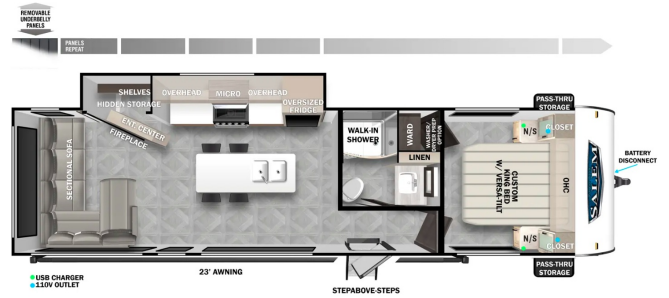

Originally \$55,995

\$125 Weekly

**2024 WILDWOOD FOREST RIVER 28VIEW**

**SPECIFICATIONS**

Year	2024
Manufacturer	WILDWOOD
Brand	FOREST RIVER
Model	28VIEW
Type	Travel Trailer
Status	New
Stock #	1104
Financing Available	✓
Warranty Available	✓
Suspension	N/A
Leveling	N/A
Exterior Length	32.0 ft.
Dry Weight	7715 lbs.
Sleeping Capacity	4 person(s)
Interior Colour	N/A
Exterior Colour	N/A
Slideouts	1

**Disclaimer:** Product information, pricing and photos are as accurate as possible and are subject to change without notice.

**SELLING FEATURES**

The 28VIEW offers standard hung fiberglass exterior and solid surface countertops. Features a 7ft island with waterfall edge and barstools that helps account for 17 linear feet of countertop space. Couple that with 95.5 square feet of windows and an amazing view this is a wonderful couples' unit...