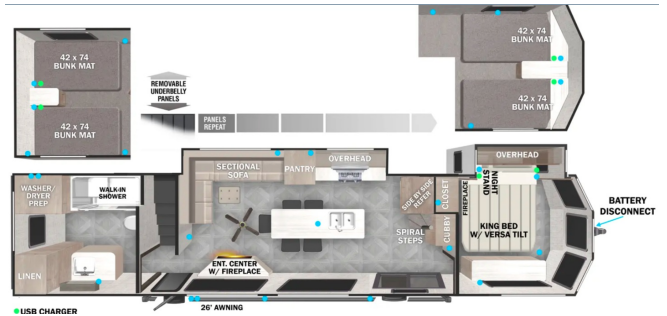

\$104,995.00

\$228 Weekly

SPECIFICATIONS

Year	2024
Manufacturer	FOREST RIVER
Brand	Wildwood Grand Lodge
Model	42VIEW
Type	Destination Trailer
Status	New
Stock #	1101
Financing Available	✓
Warranty Available	✓
Suspension	N/A
Leveling	N/A
Exterior Length	45.0 ft.
Dry Weight	13690 lbs.
Sleeping Capacity	10 person(s)
Interior Colour	N/A
Exterior Colour	N/A
Slideouts	3

Disclaimer: Product information, pricing and photos are as accurate as possible and are subject to change without notice.

SELLING FEATURES

Step into luxury and comfort with the 2024 Forest River Wildwood Grand Lodge 42VIEW. This spacious and well-designed park model offers a true escape into the heart of nature without sacrificing modern amenities. With a length of 42 feet, this Grand Lodge boasts an expansive living space, complete...