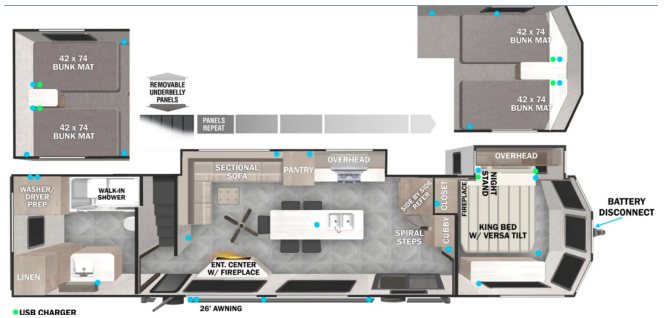

### SPECIFICATIONS

Year	2024
Manufacturer	FOREST RIVER
Brand	Wildwood Grand Lodge
Model	42VIEW
Type	Destination Trailer
Status	New
Stock #	1101
Financing Available	✓
Warranty Available	✓
Suspension	N/A
Leveling	N/A
Exterior Length	45.0 ft.
Dry Weight	13690 lbs.
Sleeping Capacity	10 person(s)
Interior Colour	N/A
Exterior Colour	N/A
Slideouts	3