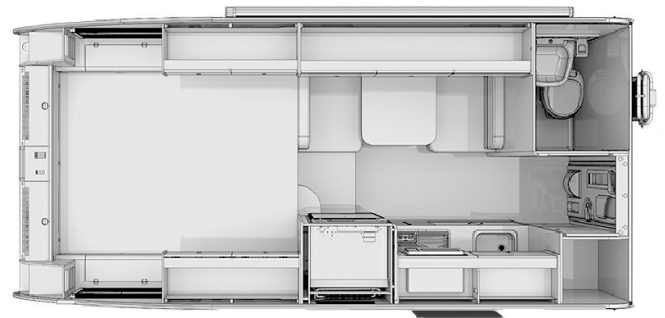

**CONSIGNMENT UNIT**

**\$28,992.00**

Originally \$33,400.00

**2021 NUCAMP CIRRUS 820**

**SPECIFICATIONS**

Year	2021
Manufacturer	NUCAMP
Brand	CIRRUS
Model	820
Type	Truck Camper
Status	PreOwned
Stock #	M-820
Financing Available	✘
Warranty Available	✘
Suspension	N/A
Leveling	N/A
Exterior Length	17.4 ft.
Dry Weight	2916 lbs.
Sleeping Capacity	4 person(s)
Interior Colour	N/A
Exterior Colour	Fiberglass
Slideouts	N/A

**Disclaimer:** Product information, pricing and photos are as accurate as possible and are subject to change without notice.

**SELLING FEATURES**

**Specifications and Features:**

- Length (ft): 17'5"
- Width (ft): 8'3"
- Height (ft): 9'8"
- Interior Height (ft): 7'0"
- Dry Weight (lbs): 2916
- Number Of Fresh Water Holding Tanks: 1
- Total Fresh Water Tank Capacity (gal): 33
- Number Of Gray Water Holding Tanks: 1
- Total Gray Water Tank C...