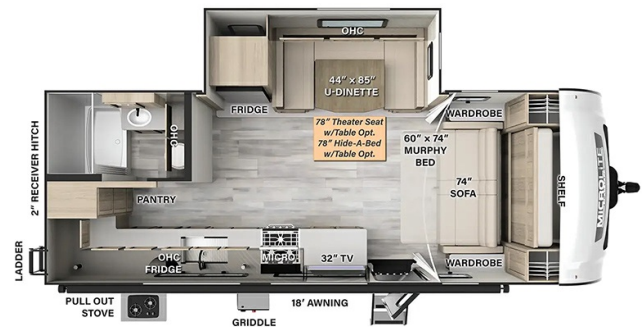

Disclaimer: Product information, pricing and photos are as accurate as possible and are subject to change without notice.

SELLING FEATURES

Specifications and Features:

- Length (ft): 25'11"
- Width (ft): 8'0"
- Height (ft): 10'11"
- GVWR (lbs): 7615
- Dry Weight (lbs): 5774
- Payload Capacity (lbs): 1841
- Hitch Weight (lbs): 615
- Number Of Fresh Water Holding Tanks: 1
- Total Fresh Water Tank Capacity (gal): 54
- Number Of Gra...

OPTIONS & EQUIPMENT

Exterior Features:

- Power Awning w/ Adjustable Rain Dump & LED Lighting
- Tinted Frameless Windows
- Magnetic Compartment Door Catches
- Exterior Battery Disconnect Switch
- Cable & Satellite Hookup
- Side Solar Prep
- Outside Griddle w/ LP Hook Up
- Friction Hinge Entrance Door with Window Shade & ScreenShot Screen Door
- Large Foldable Grab Handles (All Entrance Doors)
- Outside Antifreeze Station
- Black Tank Flush
- 360 Siphon Vent Cap On All Black Tanks
- Solid Entry Strut Assist Fold Out Entry Steps (N/A 2109S)
- Power Tongue Jack
- Outside Speakers
- Keyed Alike Locks
- Rear Ladder
- Two 30lb Gas Bottles w/ Molded Bottle Cover
- Molded Fiberglass Front Cap w/ Automotive Windshield
- 4 Frame Mounted Manual Stabilizer Jacks
- 2" Accessory Hitch
- 15 000 BTU A/C
- Laminated Clay with Alloy Band Fiberglass Sidewalls
- 200W Roof Solar Panel with 1800W Inverter