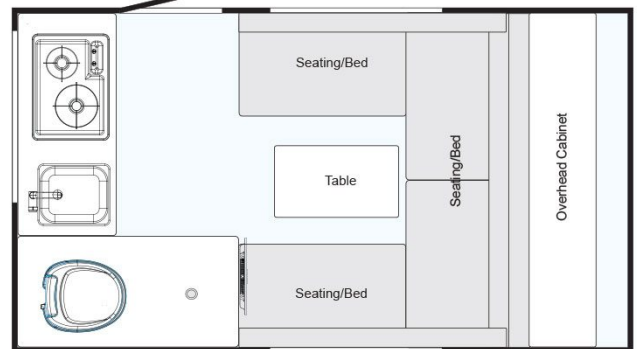

**SPECIAL UNIT**
**\$25,900.00**

Originally \$27,900

**\$121 Bi-Weekly**
**2021 nuCamp TAB 320 S**
**SPECIFICATIONS**

Year	2021
Manufacturer	nuCamp
Brand	TAB
Model	320 S
Type	Teardrop Trailer
Status	PreOwned
Stock #	000374
Financing Available	✓
Warranty Available	✓
Suspension	N/A
Leveling	N/A
Exterior Length	15.3 ft.
Dry Weight	1969 lbs.
Sleeping Capacity	2 person(s)
Interior Colour	N/A
Exterior Colour	Fiberglass
Slideouts	N/A

**Disclaimer:** Product information, pricing and photos are as accurate as possible and are subject to change without notice.

**SELLING FEATURES**

Preowned teardrop in great condition!

Features:

- Sleeps up to two- dinette table that converts to a bed
- Kitchen includes fridge/freezer, microwave, range and sink
- Bathroom with shower and toilet
- Furnace and A/C
- Spare tire, carrier, and cover
- Solar roof package
- Includes deep cycle marine battery and propane tank
- Dry weight of 1,969lbs