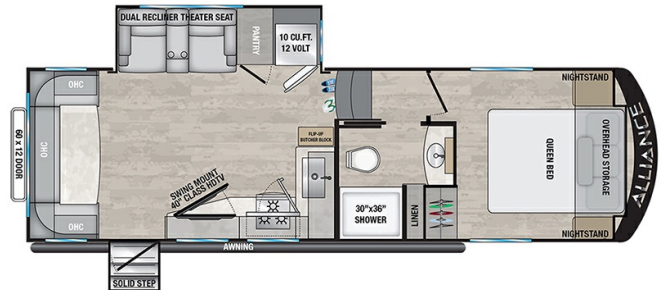

Woody's Price

2024 ALLIANCE RV AVENUE 26RD

SPECIFICATIONS

Year	2024
Manufacturer	ALLIANCE RV
Brand	AVENUE
Model	26RD
Type	Fifth Wheel
Status	New
Stock #	49133
Financing Available	✓
Warranty Available	Manufacturer
Suspension	N/A
Leveling	N/A
Exterior Length	28.8 ft.
Dry Weight	7800 lbs.
Sleeping Capacity	4 person(s)
Interior Colour	N/A
Exterior Colour	Fiberglass
Slideouts	1

Disclaimer: Product information, pricing and photos are as accurate as possible and are subject to change without notice.

SELLING FEATURES

Specifications and Features:

- Length (ft): 28'10"
- Width (ft): 8'5"
- Height (ft): 12'2"
- GVWR (lbs): 9995
- Dry Weight (lbs): 7800
- Payload Capacity (lbs): 2195
- Hitch Weight (lbs): 1350
- Number Of Fresh Water Holding Tanks: 1
- Total Fresh Water Tank Capacity (gal): 48
- Number Of Gra...