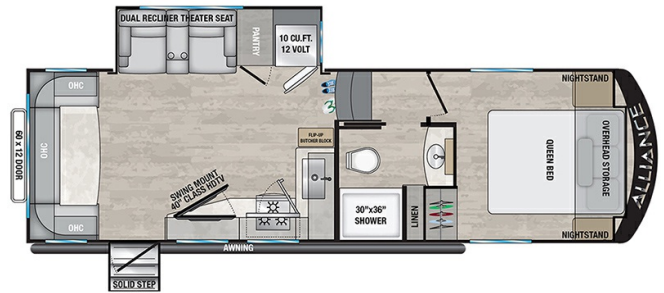

2024 ALLIANCE RV AVENUE 26RD

MSRP \$99,980.00

\$337 Bi-Weekly

\$0 down @ 7.99% APR for 60/240 months

(\$32,885 C.O.B.) O.A.C.

Woody's Price \$77,999.00

SPECIFICATIONS

Year	2024
Manufacturer	ALLIANCE RV
Brand	AVENUE
Model	26RD
Type	Fifth Wheel
Status	New
Stock #	49133
Financing Available	✓
Warranty Available	Manufacturer
Suspension	N/A
Leveling	N/A
Exterior Length	28.8 ft.
Dry Weight	7800 lbs.
Sleeping Capacity	4 person(s)
Interior Colour	N/A
Exterior Colour	Fiberglass
Slideouts	1

Disclaimer: Product information, pricing and photos are as accurate as possible and are subject to change without notice.

SELLING FEATURES

Specifications and Features:

- Length (ft): 28'10"
- Width (ft): 8'5"
- Height (ft): 12'2"
- GVWR (lbs): 9995
- Dry Weight (lbs): 7800
- Payload Capacity (lbs): 2195
- Hitch Weight (lbs): 1350
- Number Of Fresh Water Holding Tanks: 1
- Total Fresh Water Tank Capacity (gal): 48
- Number Of Gra...