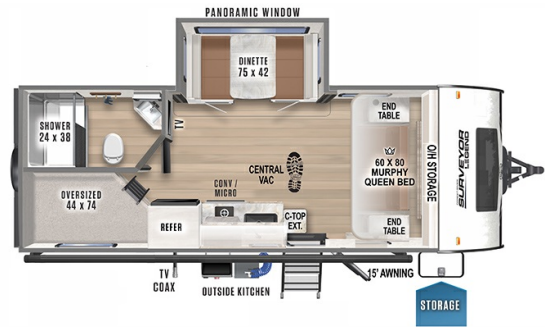

2024 FOREST RIVER SURVEYOR 19MDBLE

MSRP \$52,980.00

\$194 Bi-Weekly

\$0 down @ 7.99% APR for 60/240 months

(\$18,964 C.O.B.) O.A.C.

Woody's Price \$44,980.00

SPECIFICATIONS

Year	2024
Manufacturer	FOREST RIVER
Brand	SURVEYOR
Model	19MDBLE
Type	Travel Trailer
Status	New
Stock #	49120
Financing Available	✓
Warranty Available	Manufacturer
Suspension	N/A
Leveling	N/A
Exterior Length	23.6 ft.
Dry Weight	4081 lbs.
Sleeping Capacity	6 person(s)
Interior Colour	N/A
Exterior Colour	Fiberglass
Slideouts	1

Disclaimer: Product information, pricing and photos are as accurate as possible and are subject to change without notice.

SELLING FEATURES

Specifications and Features:

- Length (ft): 23'7"
- Width (ft): 7'4"
- Height (ft): 10'9"
- Interior Height (ft): 6'6"
- GVWR (lbs): 4851
- Dry Weight (lbs): 4081
- Payload Capacity (lbs): 770
- Hitch Weight (lbs): 470
- Number Of Fresh Water Holding Tanks: 1
- Total Fresh Water Tank Capacity...