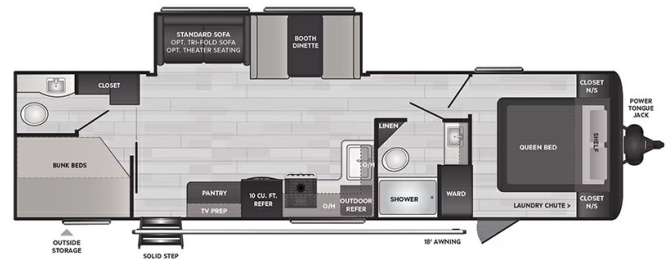

ON ORDER UNIT

2025 KEYSTONE HIDEOUT 31DBS

SPECIFICATIONS

Year	2025
Manufacturer	KEYSTONE
Brand	HIDEOUT
Model	31DBS
Type	Travel Trailer
Status	New
Stock #	T111222
Suspension	N/A
Leveling	N/A
Exterior Length	35.9 ft.
Dry Weight	7715 lbs.
Sleeping Capacity	10 person(s)
Interior Colour	N/A
Exterior Colour	Aluminum
Slideouts	1

Disclaimer: Product information, pricing and photos are as accurate as possible and are subject to change without notice.

SELLING FEATURES

Specifications and Features:

- Length (ft): 35'11"
- Height (ft): 11'1"
- GVWR (lbs): 9700
- Dry Weight (lbs): 7715
- Payload Capacity (lbs): 1985
- Hitch Weight (lbs): 910
- Number Of Fresh Water Holding Tanks: 1
- Total Fresh Water Tank Capacity (gal): 46
- Number Of Gray Water Holding Tank...

OPTIONS & EQUIPMENT

- PAINT & FINISH
- ELECTRICAL
- HVAC
- INTERIOR
- PAINT & FINISH
- WHEELS & TIRES
- INTERIOR

Powered by focusRV