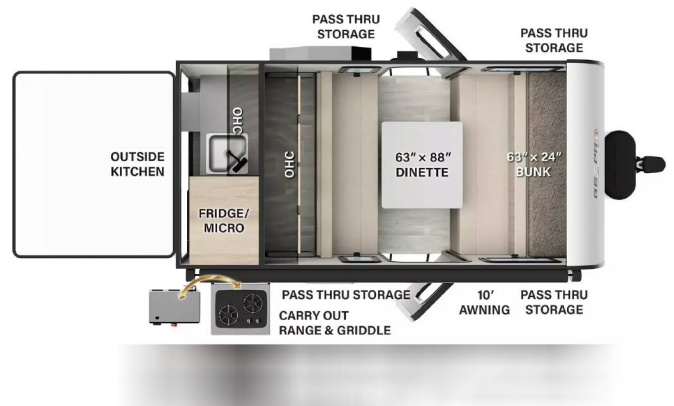

**SPECIAL UNIT**

**\$22,995.00**

Originally \$36,982

\$79 Weekly

**2024 ROCKWOOD GEO PRO 14D**

**SPECIFICATIONS**

Year	2024
Manufacturer	ROCKWOOD
Brand	GEO PRO
Model	14D
Type	Travel Trailer
Status	New
Stock #	I1286
Financing Available	✓
Warranty Available	✓
Suspension	N/A
Leveling	N/A
Exterior Length	14.1 ft.
Dry Weight	2243 lbs.
Sleeping Capacity	3 person(s)
Interior Colour	N/A
Exterior Colour	N/A
Slideouts	N/A

**Disclaimer:** Product information, pricing and photos are as accurate as possible and are subject to change without notice.

**SELLING FEATURES**

Weighing just under 2300lbs, this is the perfect trailer for anyone with a small SUV looking to start their adventure. Introducing the Rockwood Geo Pro 14D with features such as; two pass-through storage areas, a 10' awning, 200W solar panel with 1800W inverter, carry-out range and griddle, an ou...