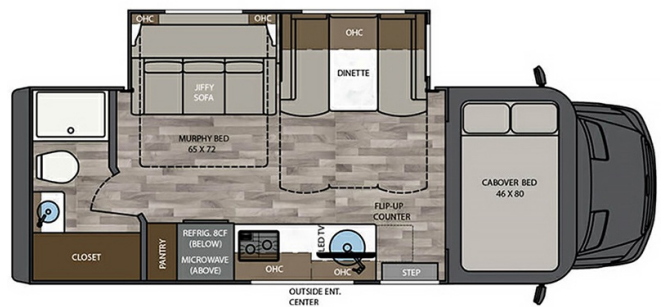

### SPECIFICATIONS

Year	2024
Manufacturer	RENEGADE
Brand	VIENNA
Model	25-VRMC-SH
Type	Motorhome
Class	C
Fuel Type	Diesel
Status	New
Stock #	49113
Financing Available	✓
Warranty Available	Manufacturer
Odometer	469 kms.
VIN	W1X8N33Y8PN245469
Chassis	Mercedes-Benz® Sprinter 3500
Engine	208HP I4
Transmission	AUTO
Suspension	N/A
Leveling	N/A
Exterior Length	25.5 ft.
Dry Weight	11030 lbs.
Sleeping Capacity	6 person(s)
Interior Colour	N/A
Exterior Colour	Fiberglass
Slideouts	1