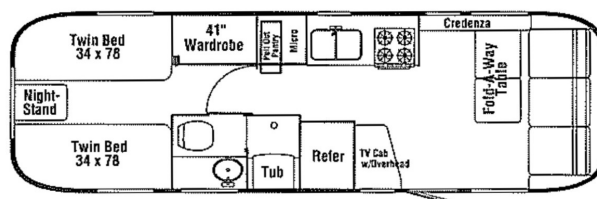

## 1992 AIRSTREAM AIRSTREAM EXCELLA 29RB TWIN

### SPECIFICATIONS

Year	1992
Manufacturer	AIRSTREAM
Brand	AIRSTREAM
Model	EXCELLA 29RB TWIN
Type	Travel Trailer
Status	PreOwned
Stock #	C7555
Financing Available	✘
Warranty Available	✘
Suspension	N/A
Leveling	N/A
Exterior Length	29.0 ft.
Dry Weight	N/A lbs.
Sleeping Capacity	4 person(s)
Interior Colour	DUSTY ROSE
Exterior Colour	ALUMINUM
Slideouts	N/A