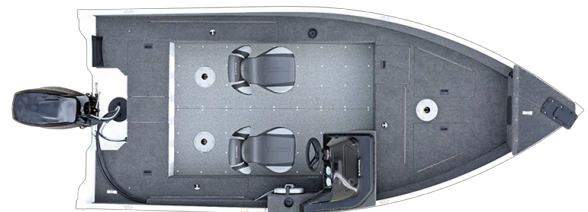

\$38,490.00

2023 LUND ANGLER 1650 SS

SPECIFICATIONS

Year	2023
Manufacturer	LUND
Brand	ANGLER
Model	1650 SS
Type	Fishing Boat
Status	New
Stock #	PC1041
Financing Available	✘
Warranty Available	✘
Suspension	N/A
Leveling	N/A
Exterior Length	16.5 ft.
Dry Weight	1535 lbs.
Sleeping Capacity	N/A person(s)
Interior Colour	N/A
Exterior Colour	N/A
Slideouts	N/A

Disclaimer: Product information, pricing and photos are as accurate as possible and are subject to change without notice.

SELLING FEATURES

The 1650 Angler is the perfect 16-Foot fishing boat and this version comes with a side console and a Bimini Top for complete comfort in the elements. Small enough to fish those shallow, backwater honey holes, yet built to perform on the big water. With a spacious cockpit, front and rear fishing p...