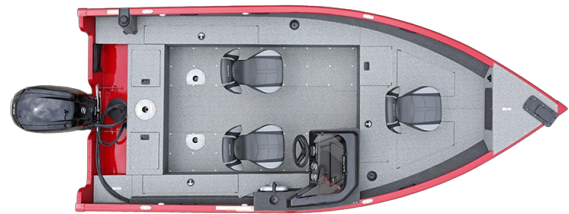

**SPECIAL UNIT**

**\$35,990.00**  
 Originally \$42,790

**2023 LUND REBEL XL 1650 SS**

**SPECIFICATIONS**

Year	2023
Manufacturer	LUND
Brand	REBEL XL
Model	1650 SS
Type	Fishing Boat
Status	New
Stock #	PC982
Financing Available	✘
Warranty Available	✘
Suspension	N/A
Leveling	N/A
Exterior Length	16.7 ft.
Dry Weight	1755 lbs.
Sleeping Capacity	N/A person(s)
Interior Colour	N/A
Exterior Colour	N/A
Slideouts	N/A

**Disclaimer:** Product information, pricing and photos are as accurate as possible and are subject to change without notice.

**SELLING FEATURES**

2023 Lund 1650 Rebel XL SS - PC982 - Black

One of Lund's most popular models, with superior functionality, the 1650 Rebel XL SS is the ultimate 16-foot fishing boat that is perfect for any family. Packaged and ready to go, the Rebel is more versatile than any other aluminum fishing boat in it...