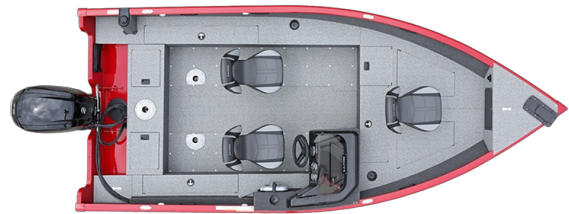

**SPECIAL UNIT**

**\$36,990.00**  
 Originally \$42,790

**2023 LUND REBEL XL 1650 SS**

**SPECIFICATIONS**

Year	2023
Manufacturer	LUND
Brand	REBEL XL
Model	1650 SS
Type	Fishing Boat
Status	New
Stock #	PC982
Financing Available	✘
Warranty Available	✘
Suspension	N/A
Leveling	N/A
Exterior Length	16.7 ft.
Dry Weight	1755 lbs.
Sleeping Capacity	N/A person(s)
Interior Colour	N/A
Exterior Colour	N/A
Slideouts	N/A

**Disclaimer:** Product information, pricing and photos are as accurate as possible and are subject to change without notice.

**SELLING FEATURES**

2023 Lund 1650 Rebel XL SS - PC982 - Black

One of Lund's most popular models, with superior functionality, the 1650 Rebel XL SS is the ultimate 16-foot fishing boat that is perfect for any family. Packaged and ready to go, the Rebel is more versatile than any other aluminum fishing boat in it...