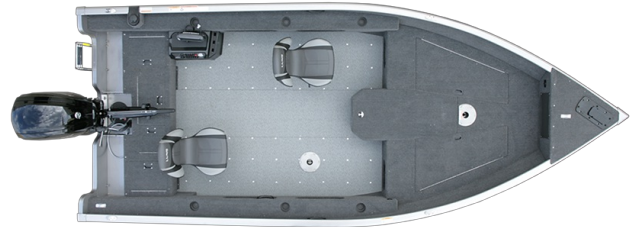

### SPECIFICATIONS

Year	2024
Manufacturer	LUND
Brand	PRO GUIDE
Model	1775
Type	Fishing Boat
Status	New
Stock #	PC1078
Financing Available	✘
Warranty Available	✘
Suspension	N/A
Leveling	N/A
Exterior Length	17.1 ft.
Dry Weight	1850 lbs.
Sleeping Capacity	N/A person(s)
Interior Colour	N/A
Exterior Colour	N/A
Slideouts	N/A

### SELLING FEATURES

This 17' plus aluminum tiller boat is designed by some of the most hardcore fishermen at Lund. This tiller fishing boat has every fishing feature imaginable including two-rod storage compartments and an at-your-fingertips command console that stores your tackle trays and electronics. Built with t...