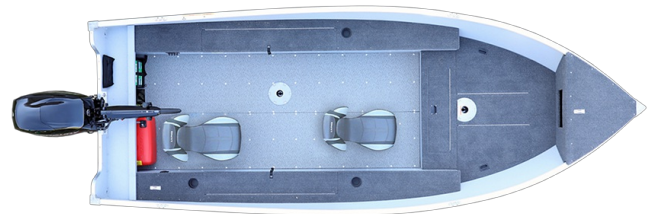

**SPECIAL UNIT**

**\$22,990.00**  
 Originally \$25,890

**2024 LUND FURY 1600 TILLER**

**SPECIFICATIONS**

Year	2024
Manufacturer	LUND
Brand	FURY
Model	1600 TILLER
Type	Fishing Boat
Status	New
Stock #	PC1092
Financing Available	✘
Warranty Available	✘
Suspension	N/A
Leveling	N/A
Exterior Length	14.9 ft.
Dry Weight	946 lbs.
Sleeping Capacity	N/A person(s)
Interior Colour	N/A
Exterior Colour	N/A
Slideouts	N/A

**Disclaimer:** Product information, pricing and photos are as accurate as possible and are subject to change without notice.

**SELLING FEATURES**

The Fury combines power, fishability, and affordability, all with the Lund name and experience you'd expect. With dual sidestepped rod storage, aerated livewell and large bow casting deck, the Fury is one ferocious boat.

Mercury 30 ELHPT

Complete Vinyl floor

Two Pro-Ride Seats

Fuel Ta...

Powered by focusRV