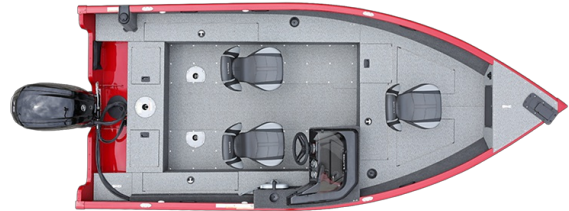

## 2024 LUND REBEL XL 1650 SS

### SPECIFICATIONS

Year	2024
Manufacturer	LUND
Brand	REBEL XL
Model	1650 SS
Type	Fishing Boat
Status	New
Stock #	PC1095
Financing Available	✘
Warranty Available	✘
Suspension	N/A
Leveling	N/A
Exterior Length	16.7 ft.
Dry Weight	1755 lbs.
Sleeping Capacity	N/A person(s)
Interior Colour	N/A
Exterior Colour	N/A
Slideouts	N/A

### SELLING FEATURES

One of Lund's most popular models, with superior functionality, the 1650 Rebel XL SS is the ultimate 16-foot fishing boat that is perfect for any family. Packaged and ready to go, the Rebel is more versatile than any other aluminum fishing boat in its class.