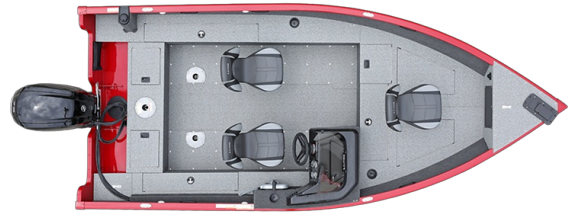

SPECIAL UNIT

\$35,990.00
 Originally \$40,290

2024 LUND REBEL XL 1650 SS

SPECIFICATIONS

Year	2024
Manufacturer	LUND
Brand	REBEL XL
Model	1650 SS
Type	Fishing Boat
Status	New
Stock #	PC1095
Financing Available	✘
Warranty Available	✘
Suspension	N/A
Leveling	N/A
Exterior Length	16.7 ft.
Dry Weight	1755 lbs.
Sleeping Capacity	N/A person(s)
Interior Colour	N/A
Exterior Colour	N/A
Slideouts	N/A

Disclaimer: Product information, pricing and photos are as accurate as possible and are subject to change without notice.

SELLING FEATURES

One of Lund's most popular models, with superior functionality, the 1650 Rebel XL SS is the ultimate 16-foot fishing boat that is perfect for any family. Packaged and ready to go, the Rebel is more versatile than any other aluminum fishing boat in its class.