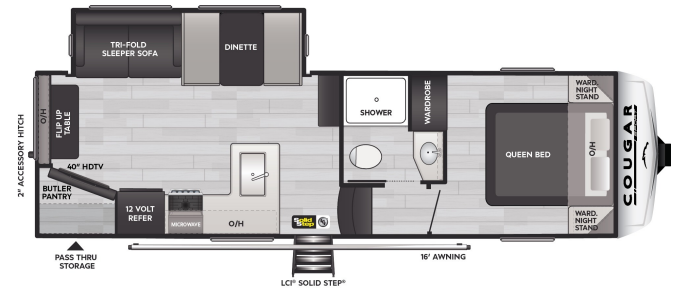

**SPECIAL UNIT**

**2025 KEYSTONE COUGAR 2400RE**

**SPECIFICATIONS**

Year	2025
Manufacturer	KEYSTONE
Brand	COUGAR
Model	2400RE
Type	Fifth Wheel
Status	New
Stock #	525
Financing Available	✓
Suspension	N/A
Leveling	N/A
Exterior Length	29.0 ft.
Dry Weight	7635 lbs.
Sleeping Capacity	4 person(s)
Interior Colour	N/A
Exterior Colour	N/A
Slideouts	1

**Disclaimer:** Product information, pricing and photos are as accurate as possible and are subject to change without notice.

**SELLING FEATURES**

This top selling floor plan just arrived! This sharp looking Keystone Cougar has frameless windows, the Solar 220 already installed, a ton of storage including a hidden pantry, a flip up/down desk at the huge rear window, a place to hang your jackets at the entry door and a cushioned bench below ...