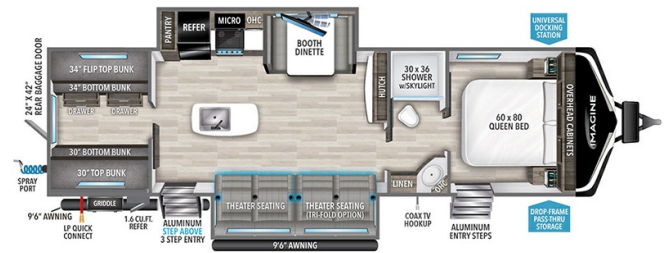

MSRP \$87,980.00

\$303 Bi-Weekly

\$0 down @ 7.99% APR for 60/240 months

(\$29,636 C.O.B.) O.A.C.

Woody's Price \$74,980.00

SPECIFICATIONS

Year	2024
Manufacturer	GRAND DESIGN
Brand	IMAGINE
Model	3210BH
Type	Travel Trailer
Status	New
Stock #	49117
Financing Available	✓
Warranty Available	Manufacturer
Suspension	N/A
Leveling	N/A
Exterior Length	36.9 ft.
Dry Weight	8394 lbs.
Sleeping Capacity	8 person(s)
Interior Colour	HEARTHSTONE
Exterior Colour	Fiberglass
Slideouts	2

Disclaimer: Product information, pricing and photos are as accurate as possible and are subject to change without notice.

SELLING FEATURES

Specifications and Features:

- Length (ft): 36'11"
- Width (ft): 8'0"
- Height (ft): 11'3"
- Interior Height (ft): 6'9"
- GVWR (lbs): 10195
- Dry Weight (lbs): 8394
- Payload Capacity (lbs): 1801
- Hitch Weight (lbs): 889
- Number Of Fresh Water Holding Tanks: 1
- Total Fresh Water Tank Capac...