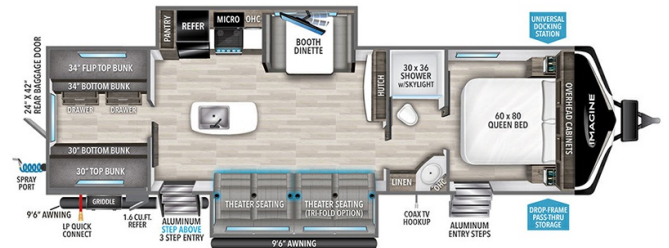

### SPECIFICATIONS

Year	2024
Manufacturer	GRAND DESIGN
Brand	IMAGINE
Model	3210BH
Type	Travel Trailer
Status	New
Stock #	49117
Financing Available	✓
Warranty Available	Manufacturer
Suspension	N/A
Leveling	N/A
Exterior Length	36.9 ft.
Dry Weight	8394 lbs.
Sleeping Capacity	8 person(s)
Interior Colour	HEARTHSTONE
Exterior Colour	Fiberglass
Slideouts	2

### SELLING FEATURES

Specifications and Features:

- Length (ft): 36'11"
- Width (ft): 8'0"
- Height (ft): 11'3"
- Interior Height (ft): 6'9"
- GVWR (lbs): 10195
- Dry Weight (lbs): 8394
- Payload Capacity (lbs): 1801
- Hitch Weight (lbs): 889
- Number Of Fresh Water Holding Tanks: 1
- Total Fresh Water Tank Capac...