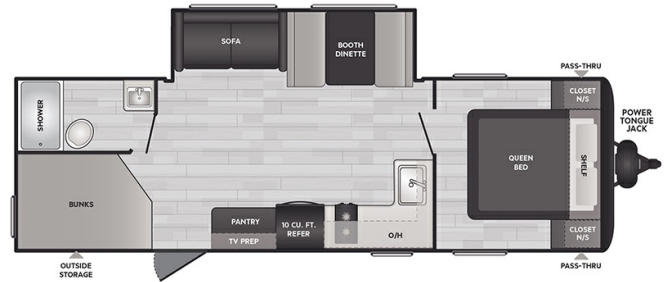

CASCADE

sales@towtallycamping.com 1-530-241-7848

2425 Cascade Blvd., Redding, CA 96003

Local 1-530-241-7848 | <https://www.towtallycamping.com/>

$29,992.00

2025 KEYSTONE HIDEOUT SPORT DOUBLE AXLE - WEST 269DBWE

SPECIFICATIONS

Year	2025
Manufacturer	KEYSTONE
Brand	HIDEOUT SPORT DOUBLE AXLE - WEST
Model	269DBWE
Type	Travel Trailer
Status	New
Stock #	SG240859
Financing Available	✘
Warranty Available	✘
Suspension	N/A
Leveling	N/A
Exterior Length	30.0 ft.
Dry Weight	6185 lbs.
Sleeping Capacity	10 person(s)
Interior Colour	N/A
Exterior Colour	Aluminum
Slideouts	1

Disclaimer: Product information, pricing and photos are as accurate as possible and are subject to change without notice.

SELLING FEATURES

Specifications and Features:

- Number Of Fresh Water Holding Tanks: 1
- Total Fresh Water Tank Capacity (gal): 54
- Number Of Gray Water Holding Tanks: 1
- Number Of Black Water Holding Tanks: 1
- Number Of Propane Tanks: 2
- Total Propane Tank Capacity (gal): 14.2
- Body Material: Wood
- Sid...

OPTIONS & EQUIPMENT

- PAINT & FINISH
- WHEELS & TIRES
- ELECTRICAL

Powered by focusRV