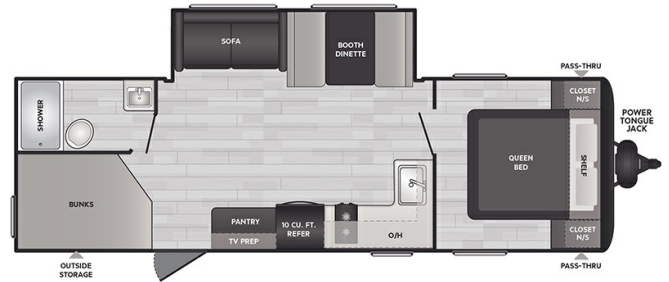

## 2025 KEYSTONE HIDEOUT SPORT DOUBLE AXLE - WEST 269DBWE

### SPECIFICATIONS

Year	2025
Manufacturer	KEYSTONE
Brand	HIDEOUT SPORT DOUBLE AXLE - WEST
Model	269DBWE
Type	Travel Trailer
Status	New
Stock #	SG240859
Financing Available	✘
Warranty Available	✘
Suspension	N/A
Leveling	N/A
Exterior Length	30.0 ft.
Dry Weight	6185 lbs.
Sleeping Capacity	10 person(s)
Interior Colour	N/A
Exterior Colour	Aluminum
Slideouts	1