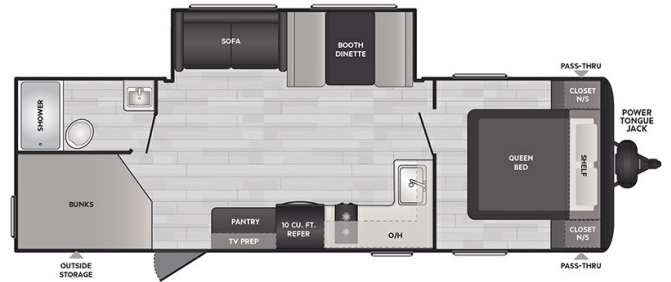

\$29,992.00

2025 KEYSTONE HIDEOUT SPORT DOUBLE AXLE - WEST 269DBWE

SPECIFICATIONS

Year	2025
Manufacturer	KEYSTONE
Brand	HIDEOUT SPORT DOUBLE AXLE - WEST
Model	269DBWE
Type	Travel Trailer
Status	New
Stock #	SG240859
Financing Available	✘
Warranty Available	✘
Suspension	N/A
Leveling	N/A
Exterior Length	30.0 ft.
Dry Weight	6185 lbs.
Sleeping Capacity	10 person(s)
Interior Colour	N/A
Exterior Colour	Aluminum
Slideouts	1

Disclaimer: Product information, pricing and photos are as accurate as possible and are subject to change without notice.

SELLING FEATURES

Specifications and Features:

- Number Of Fresh Water Holding Tanks: 1
- Total Fresh Water Tank Capacity (gal): 54
- Number Of Gray Water Holding Tanks: 1
- Number Of Black Water Holding Tanks: 1
- Number Of Propane Tanks: 2
- Total Propane Tank Capacity (gal): 14.2
- Body Material: Wood
- Sid...