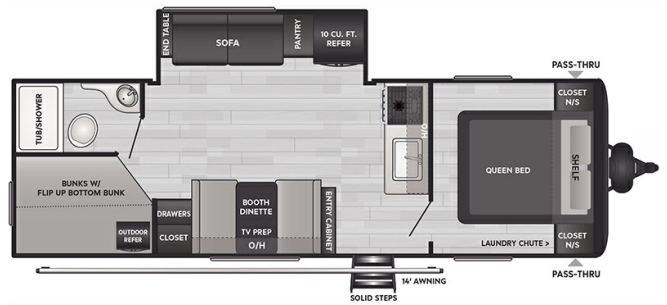

ON ORDER UNIT

2025 KEYSTONE HIDEOUT TRAVEL TRAILER - WEST 25BHSWE

SPECIFICATIONS

Year	2025
Manufacturer	KEYSTONE
Brand	HIDEOUT TRAVEL TRAILER - WEST
Model	25BHSWE
Type	Travel Trailer
Status	New
Stock #	ON ORDER
Financing Available	✓
Warranty Available	✓
Suspension	N/A
Leveling	N/A
Exterior Length	29.3 ft.
Dry Weight	6300 lbs.
Sleeping Capacity	10 person(s)
Interior Colour	N/A
Exterior Colour	Aluminum
Slideouts	1

Disclaimer: Product information, pricing and photos are as accurate as possible and are subject to change without notice.

SELLING FEATURES

Specifications and Features:

- Length (ft): 29'3"
- Width (ft): 8'0"
- Height (ft): 11'1"
- Interior Height (ft): 6'9"
- GVWR (lbs): 7700
- Dry Weight (lbs): 6300
- Payload Capacity (lbs): 1400
- Hitch Weight (lbs): 740
- Number Of Fresh Water Holding Tanks: 1
- Total Fresh Water Tank Capacit...